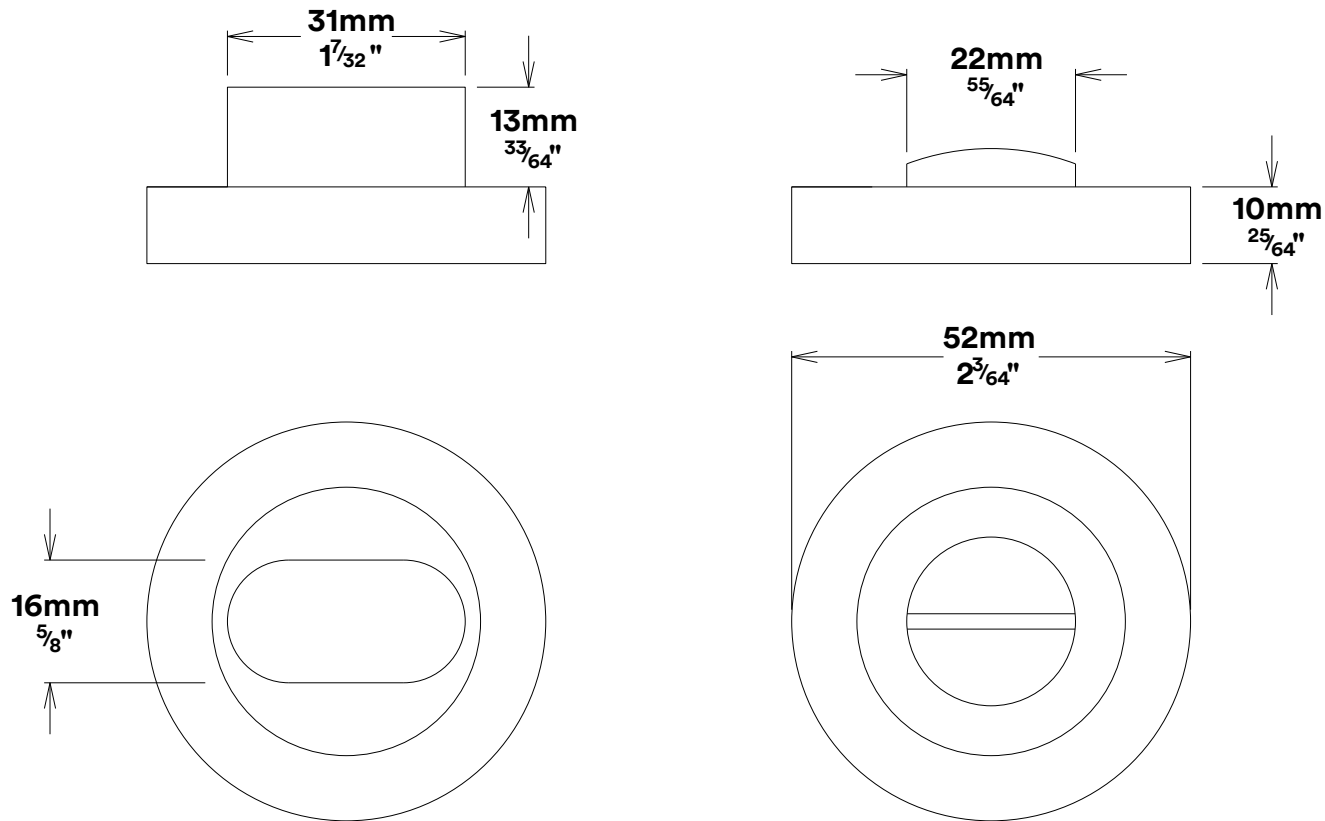

Door Lever Copenhagen Rose Round

iver

Privacy Turn Oval Rose Round Concealed Fix

iver

Tube Latch Split Cam & 'T' Striker

Dust Box & Striker

Tube Latch & Faceplate

Privacy Bolt & Striker