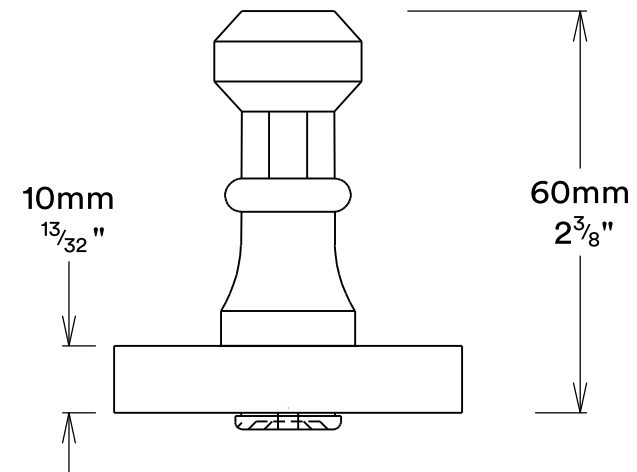

Door Lever Copenhagen Rose Round

iver

Privacy Turn Oval Rose Round Concealed Fix

iver

Tube Latch Split Cam & 'T' Striker

Dust Box & Striker

Tube Latch & Faceplate

Privacy Bolt & Striker