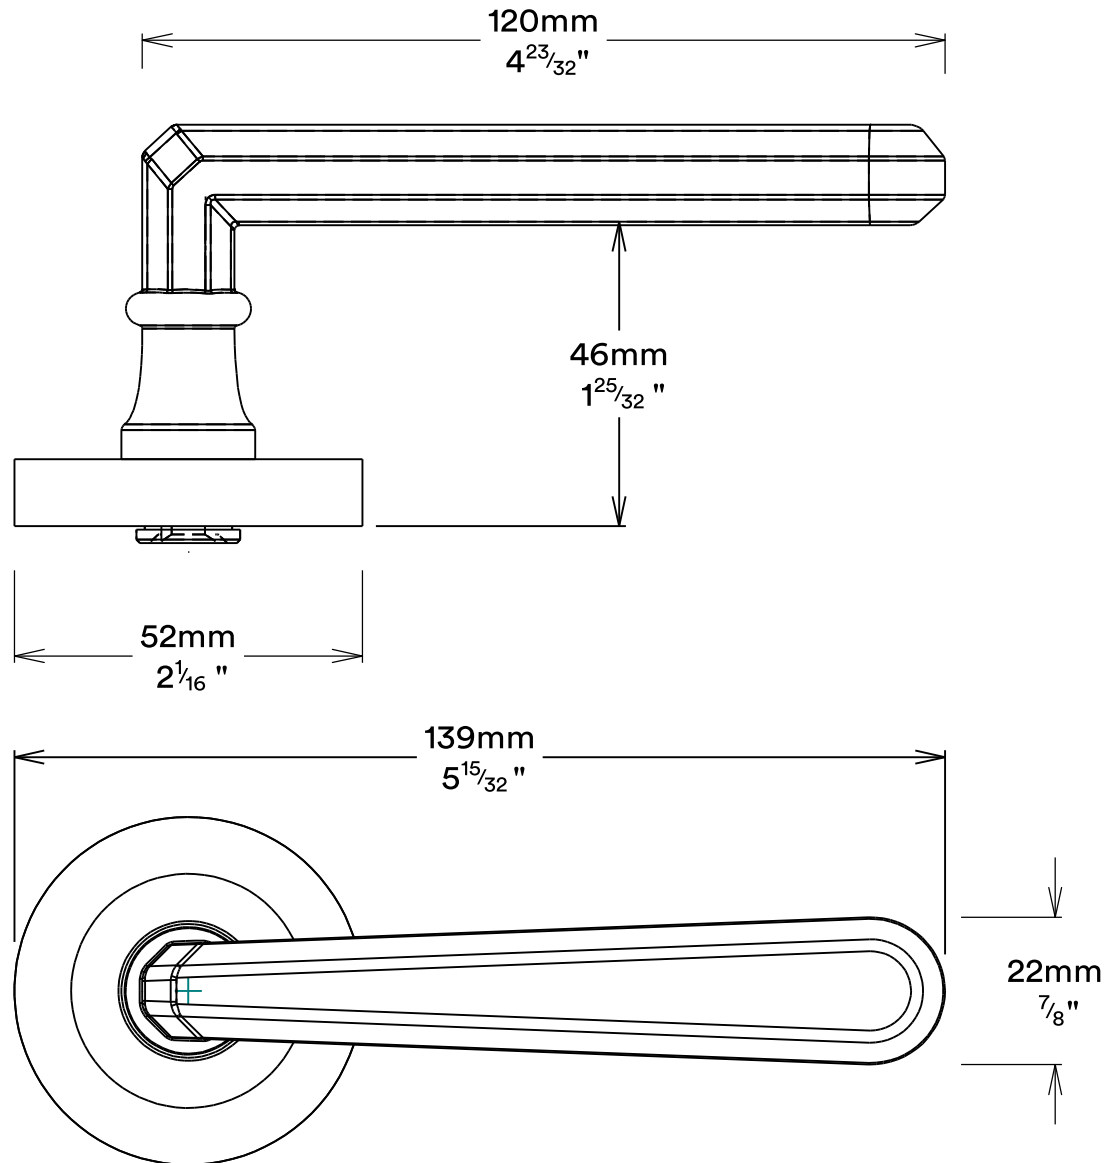

Door Lever Copenhagen Rose Round

iver

Privacy Turn Oval Rose Round Concealed Fix

iver

Tube Latch Split Cam & 'T' Striker

Dust Box & Striker

Tube Latch & Faceplate

Privacy Bolt & Striker