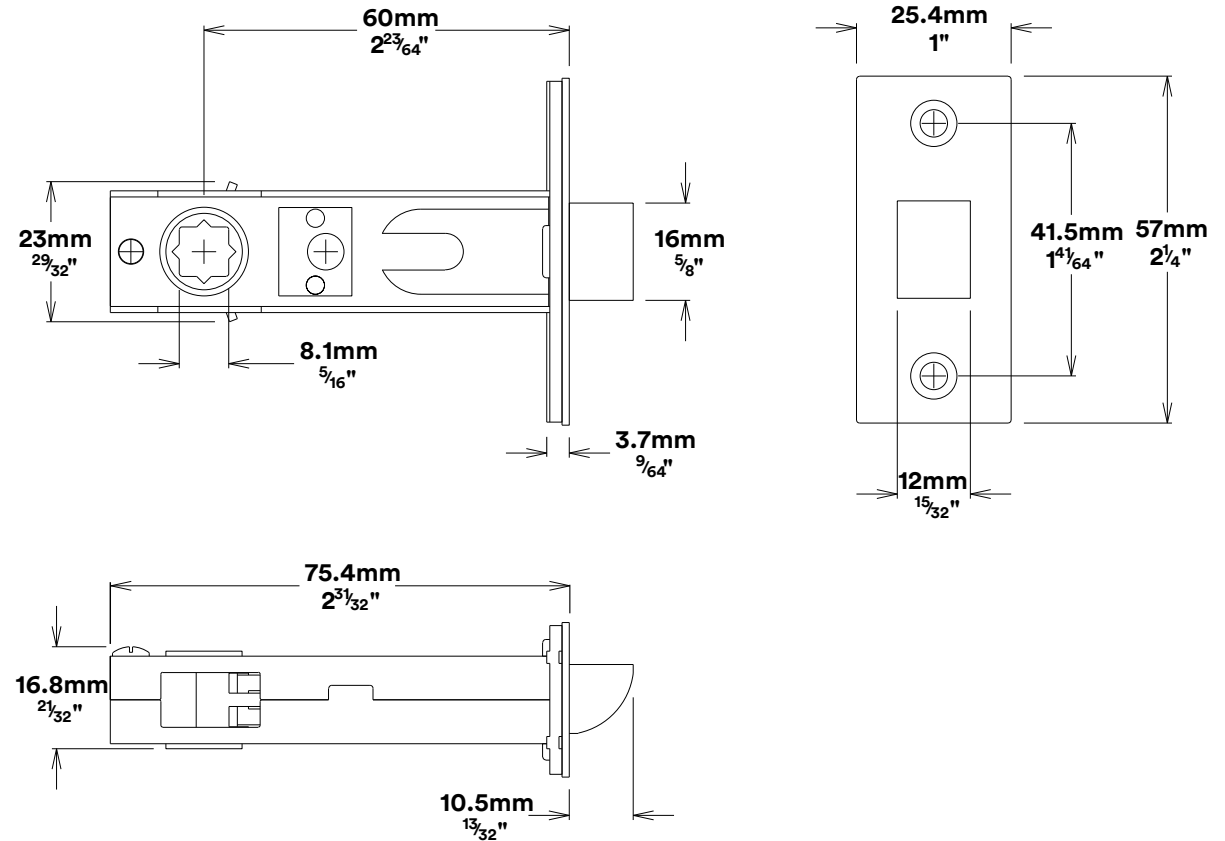

Door Lever Copenhagen Rose Round

iver

Privacy Turn Oval Rose Round Concealed Fix

iver

Tube Latch Split Cam & 'T' Striker

Dust Box & Striker

Tube Latch & Faceplate

Privacy Bolt & Striker