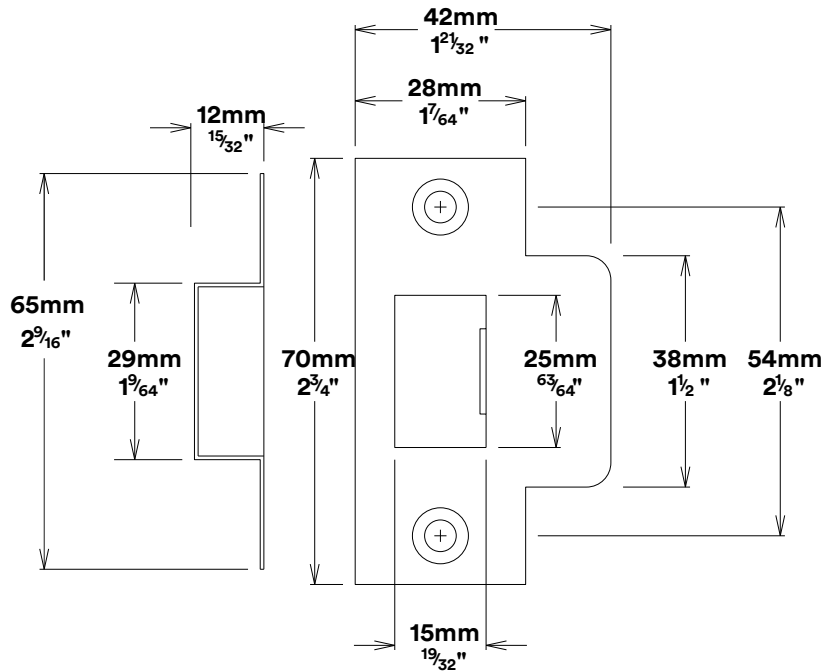

Door Lever Copenhagen Rose Round

iver

Privacy Turn Oval Rose Round Concealed Fix

iver

Tube Latch Split Cam & 'T' Striker

Dust Box & Striker

Tube Latch & Faceplate

Privacy Bolt & Striker