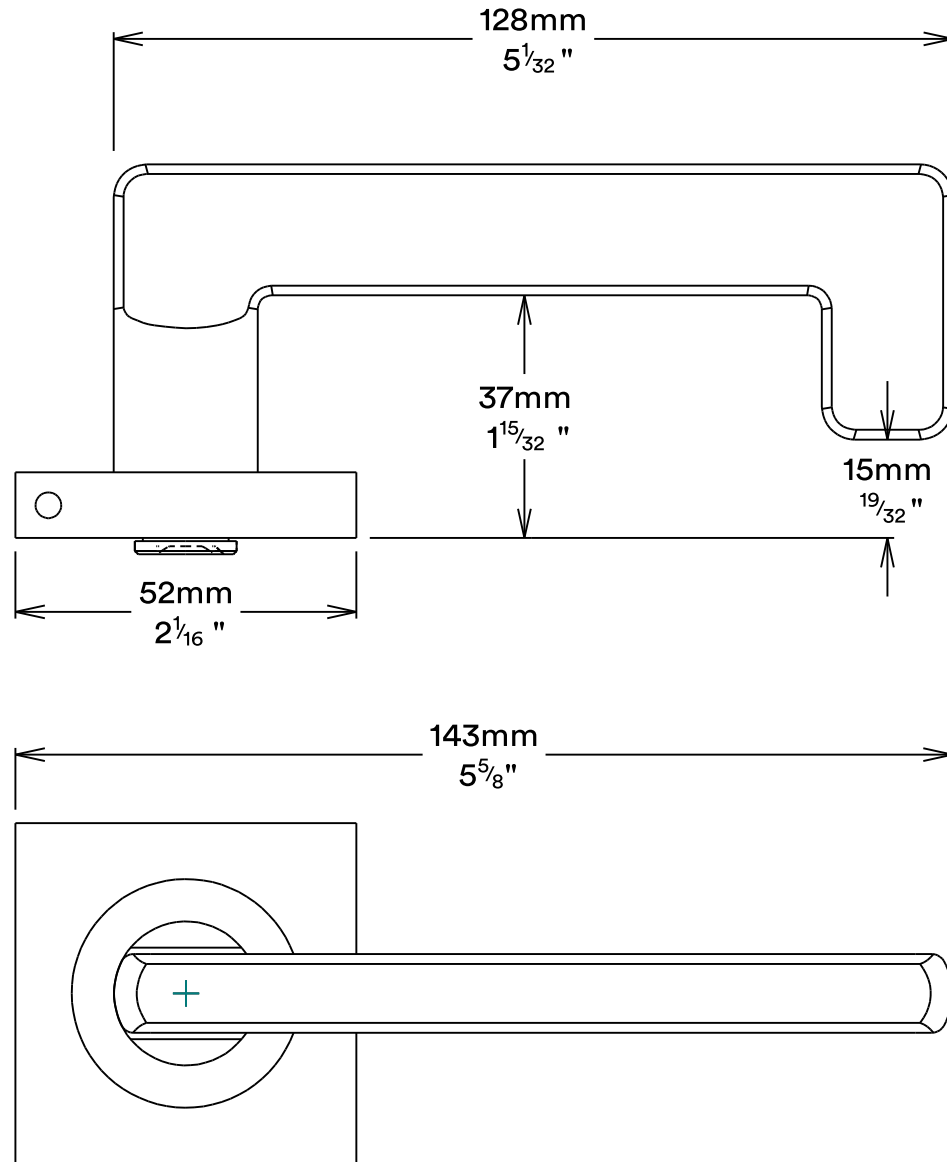

Door Lever Baltimore Return Rose Square

iver

Tube Latch Privacy & Striker

Dust Box & Striker

Tube Latch

Faceplate