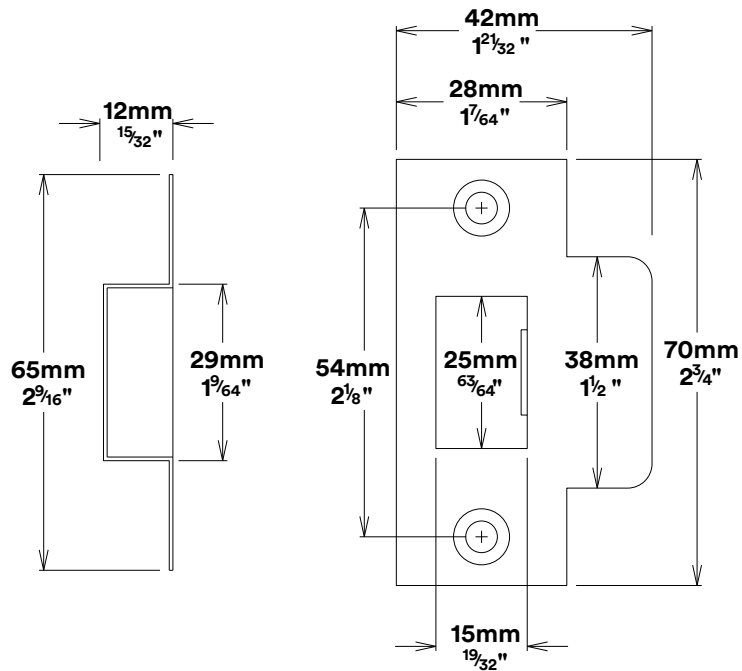

Door Lever Baltimore Return Rose Square

iver

Tube Latch Privacy & Striker

Dust Box & Striker

Tube Latch

Faceplate