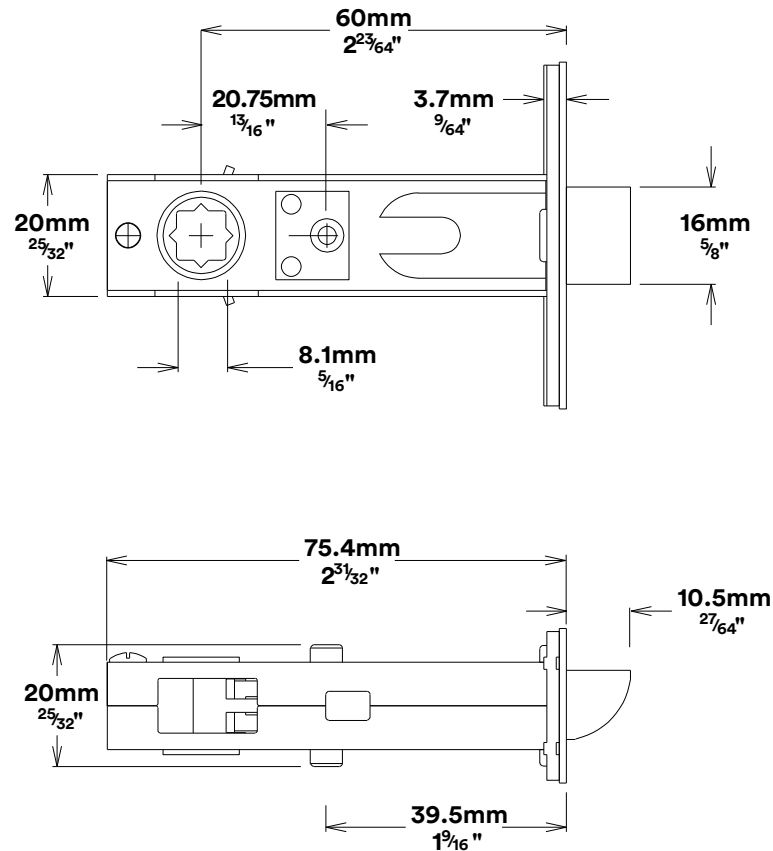

Door Lever Baltimore Return Rose Square

iver

Tube Latch Privacy & Striker

Dust Box & Striker

Tube Latch

Faceplate