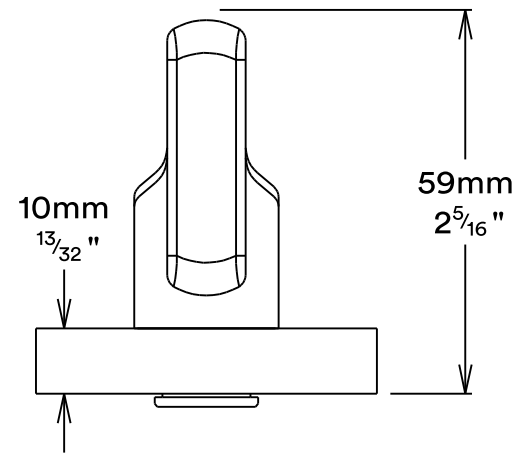

Door Lever Baltimore Return Rose Square

iver

Tube Latch Privacy & Striker

Dust Box & Striker

Tube Latch

Faceplate