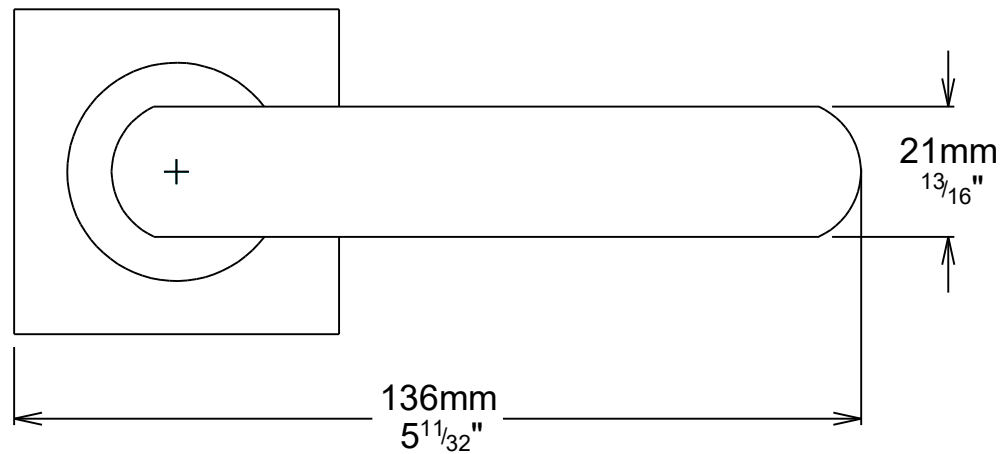

Door Lever Osaka Rose Square

iver

Tube Latch Split Cam & 'T' Striker

Dust Box & Striker

Tube Latch & Faceplate