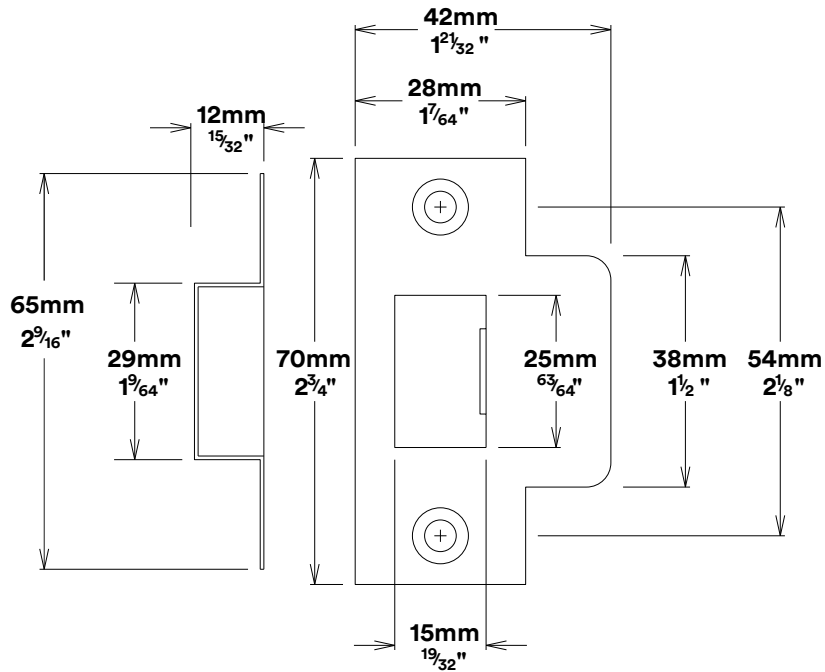

Door Lever Osaka Rose Square

iver

Tube Latch Split Cam & 'T' Striker

Dust Box & Striker

Tube Latch & Faceplate