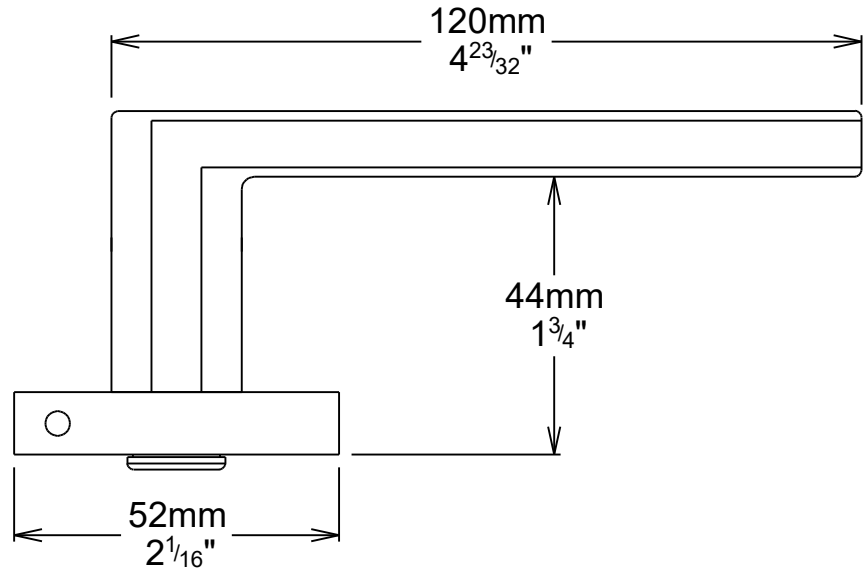

Door Lever Osaka Rose Square

iver

Tube Latch Split Cam & 'T' Striker

Dust Box & Striker

Tube Latch & Faceplate