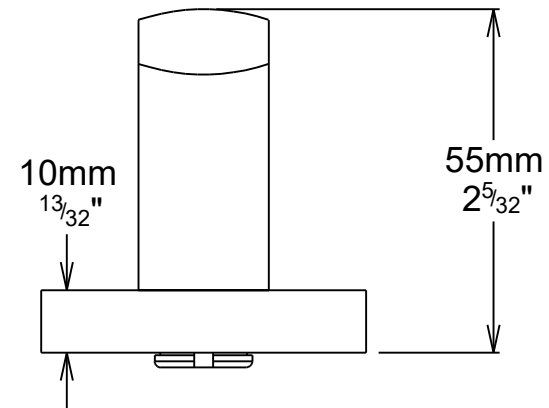

Door Lever Osaka Rose Square

iver

Tube Latch Split Cam & 'T' Striker

Dust Box & Striker

Tube Latch & Faceplate