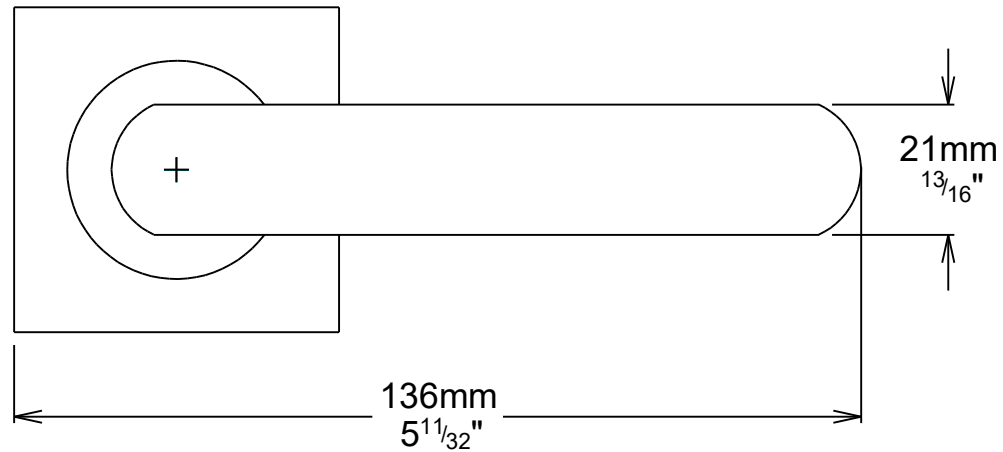

Door Lever Osaka Rose Square

iver

Privacy Turn Oval Rose Square Concealed Fix

iver

Tube Latch Split Cam & 'T' Striker

Dust Box & Striker

Tube Latch & Faceplate

Privacy Bolt & Striker