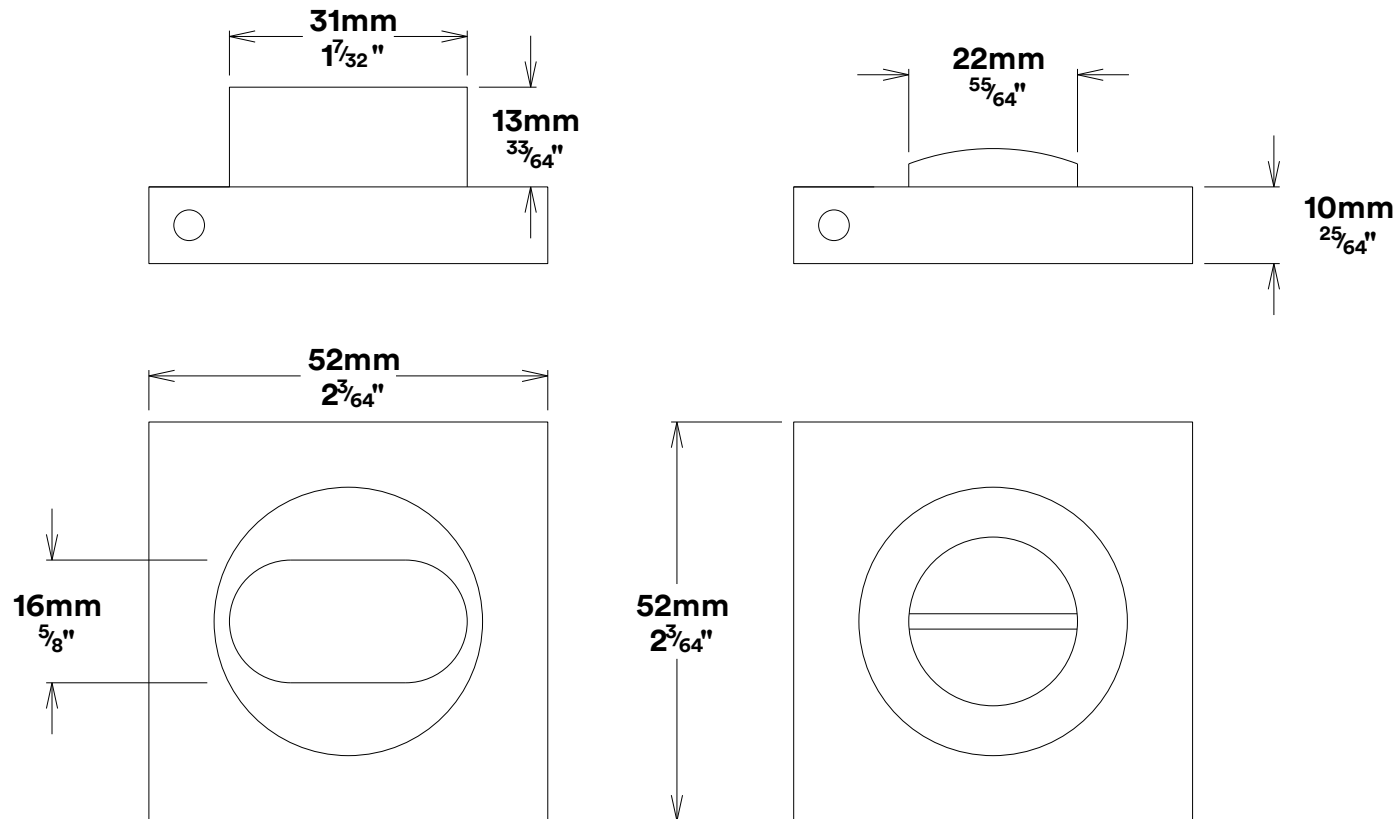

Door Lever Osaka Rose Square

iver

Privacy Turn Oval Rose Square Concealed Fix

iver

Tube Latch Split Cam & 'T' Striker

Dust Box & Striker

Tube Latch & Faceplate

Privacy Bolt & Striker