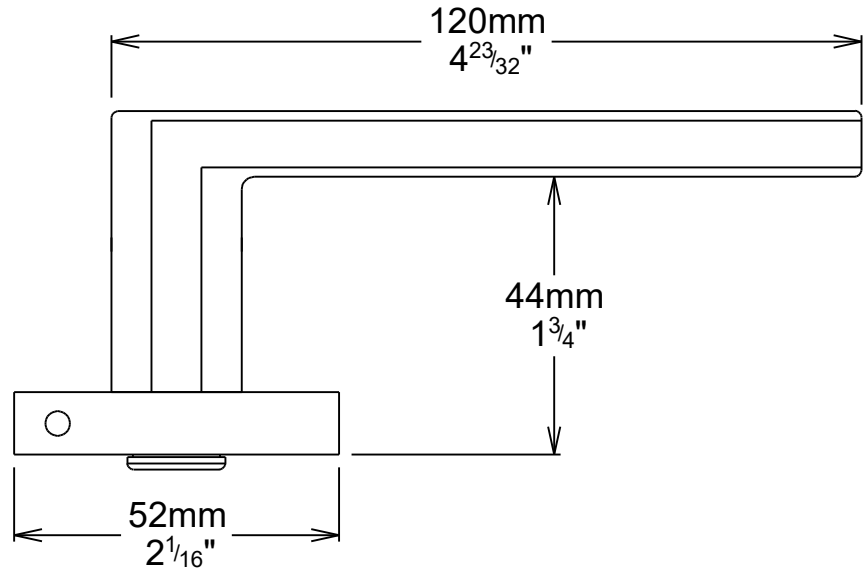

Door Lever Osaka Rose Square

iver

Privacy Turn Oval Rose Square Concealed Fix

iver

Tube Latch Split Cam & 'T' Striker

Dust Box & Striker

Tube Latch & Faceplate

Privacy Bolt & Striker