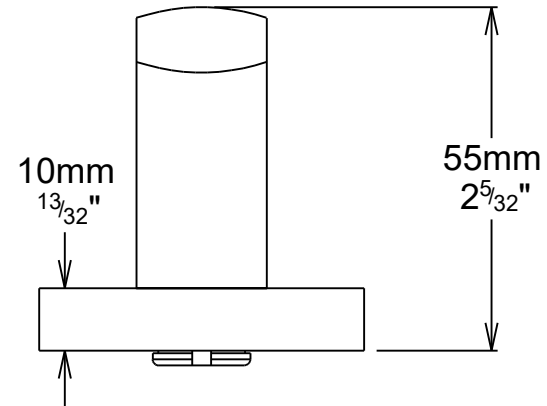

Door Lever Osaka Rose Square

iver

Privacy Turn Oval Rose Square Concealed Fix

iver

Tube Latch Split Cam & 'T' Striker

Dust Box & Striker

Tube Latch & Faceplate

Privacy Bolt & Striker