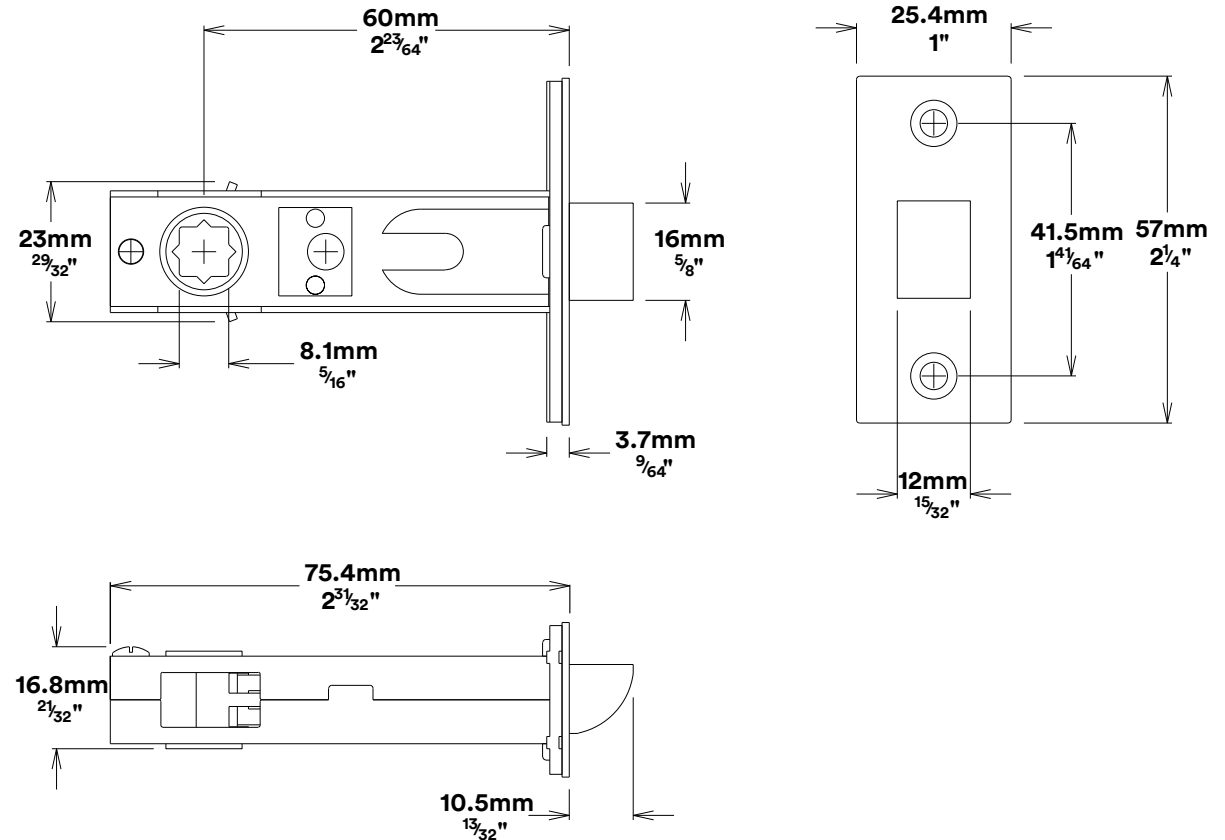

Door Lever Osaka Rose Square

iver

Privacy Turn Oval Rose Square Concealed Fix

iver

Tube Latch Split Cam & 'T' Striker

Dust Box & Striker

Tube Latch & Faceplate

Privacy Bolt & Striker