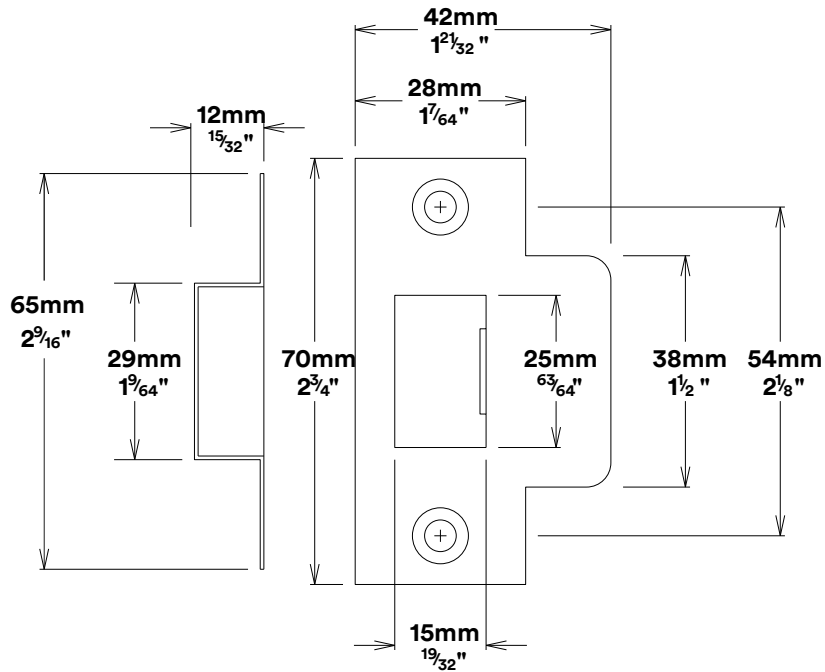

Door Lever Osaka Rose Square

iver

Privacy Turn Oval Rose Square Concealed Fix

iver

Tube Latch Split Cam & 'T' Striker

Dust Box & Striker

Tube Latch & Faceplate

Privacy Bolt & Striker