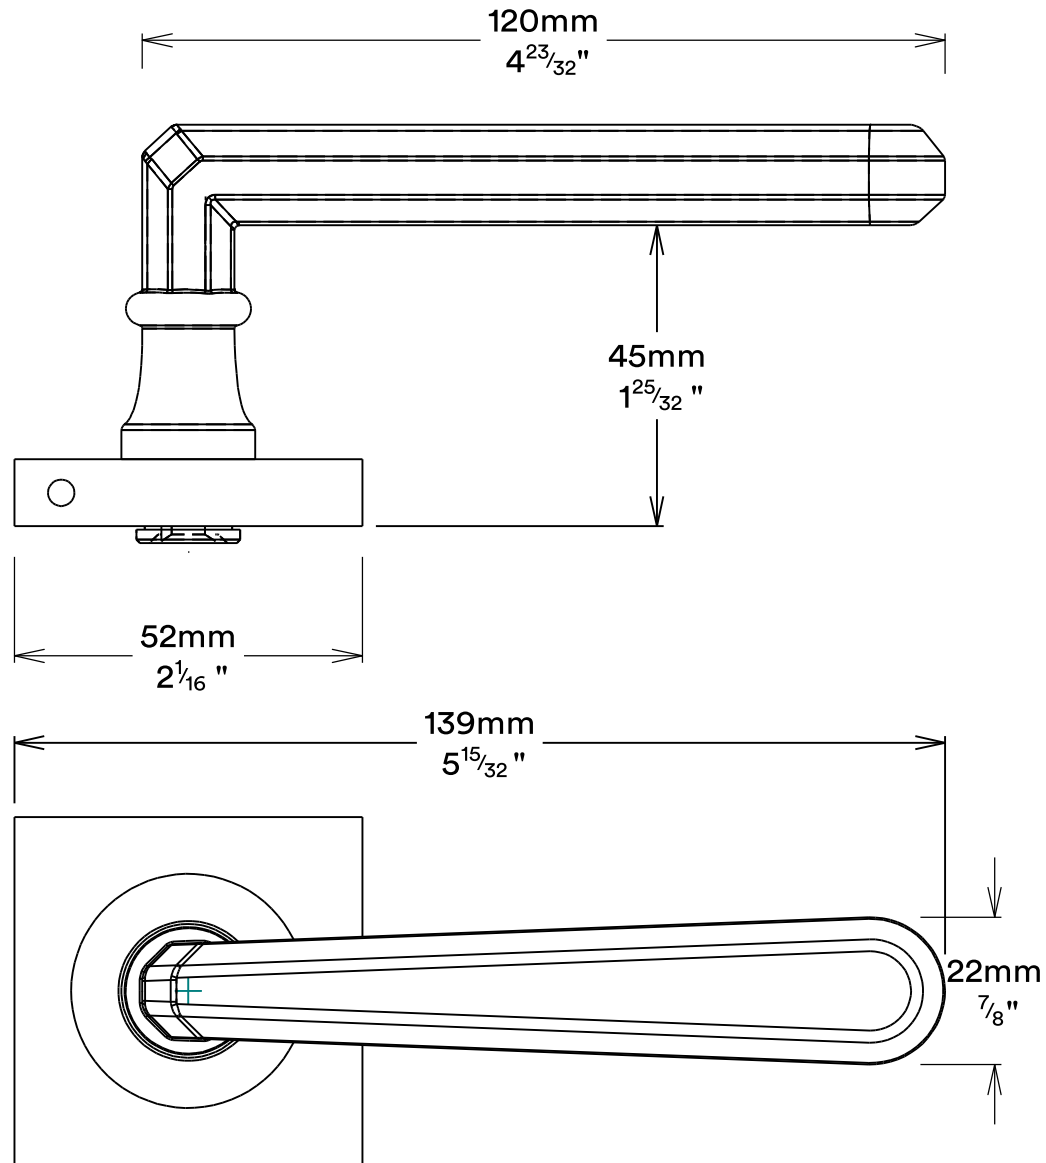

Door Lever Copenhagen Rose Square

iver

Tube Latch Split Cam & 'T' Striker

Dust Box & Striker

Tube Latch & Faceplate