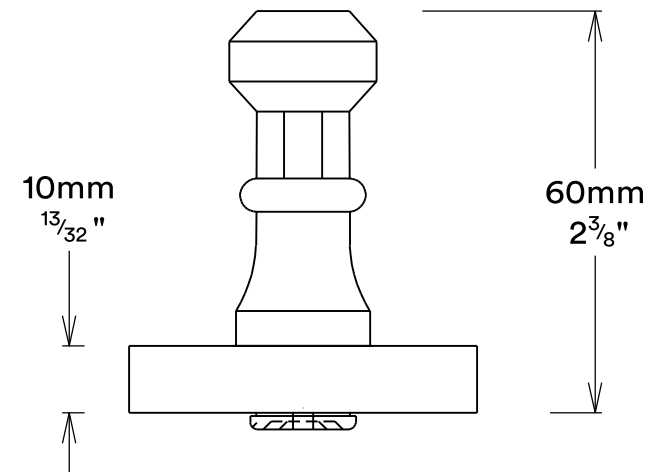

Door Lever Copenhagen Rose Square

iver

Tube Latch Split Cam & 'T' Striker

Dust Box & Striker

Tube Latch & Faceplate