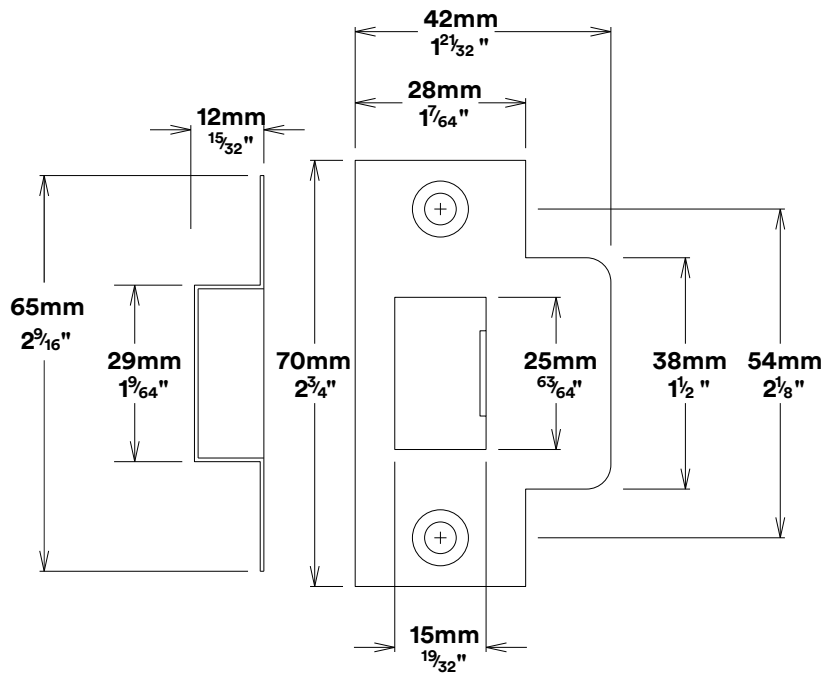

Door Lever Copenhagen Rose Square

iver

Tube Latch Split Cam & 'T' Striker

Dust Box & Striker

Tube Latch & Faceplate