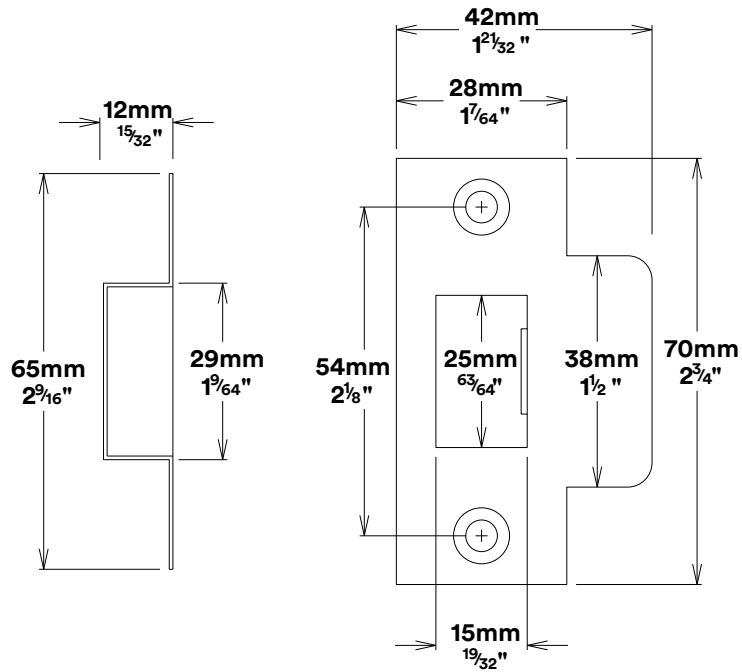

# Door Lever Copenhagen Rose Square Inbuild Privacy

# Tube Latch Privacy & Striker

Dust Box & Striker

Tube Latch

Faceplate