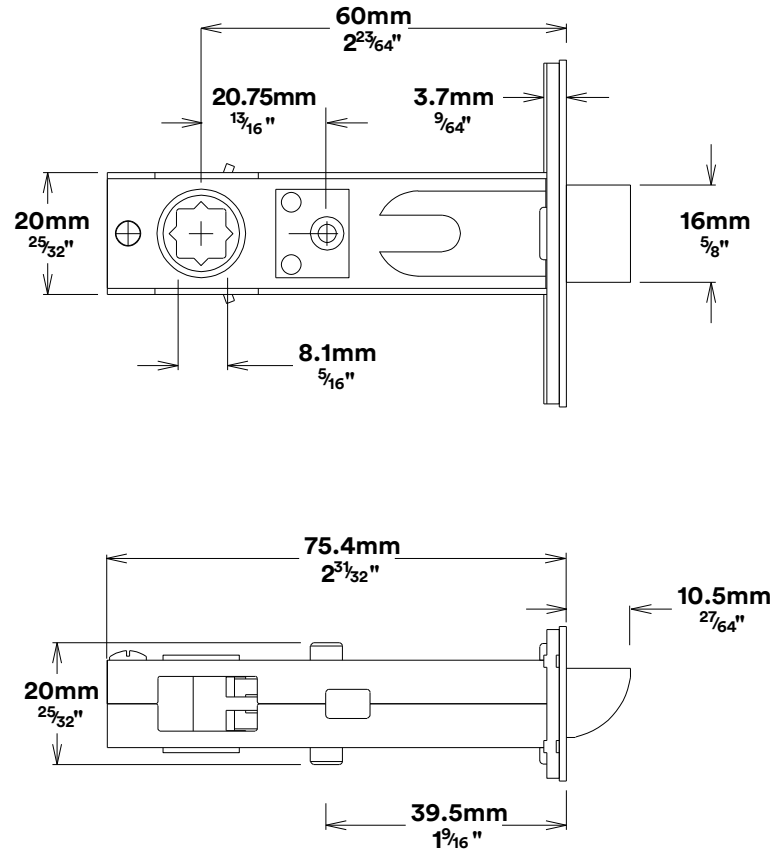

# Door Lever Copenhagen Rose Square Inbuild Privacy

# Tube Latch Privacy & Striker

Dust Box & Striker

Tube Latch

Faceplate