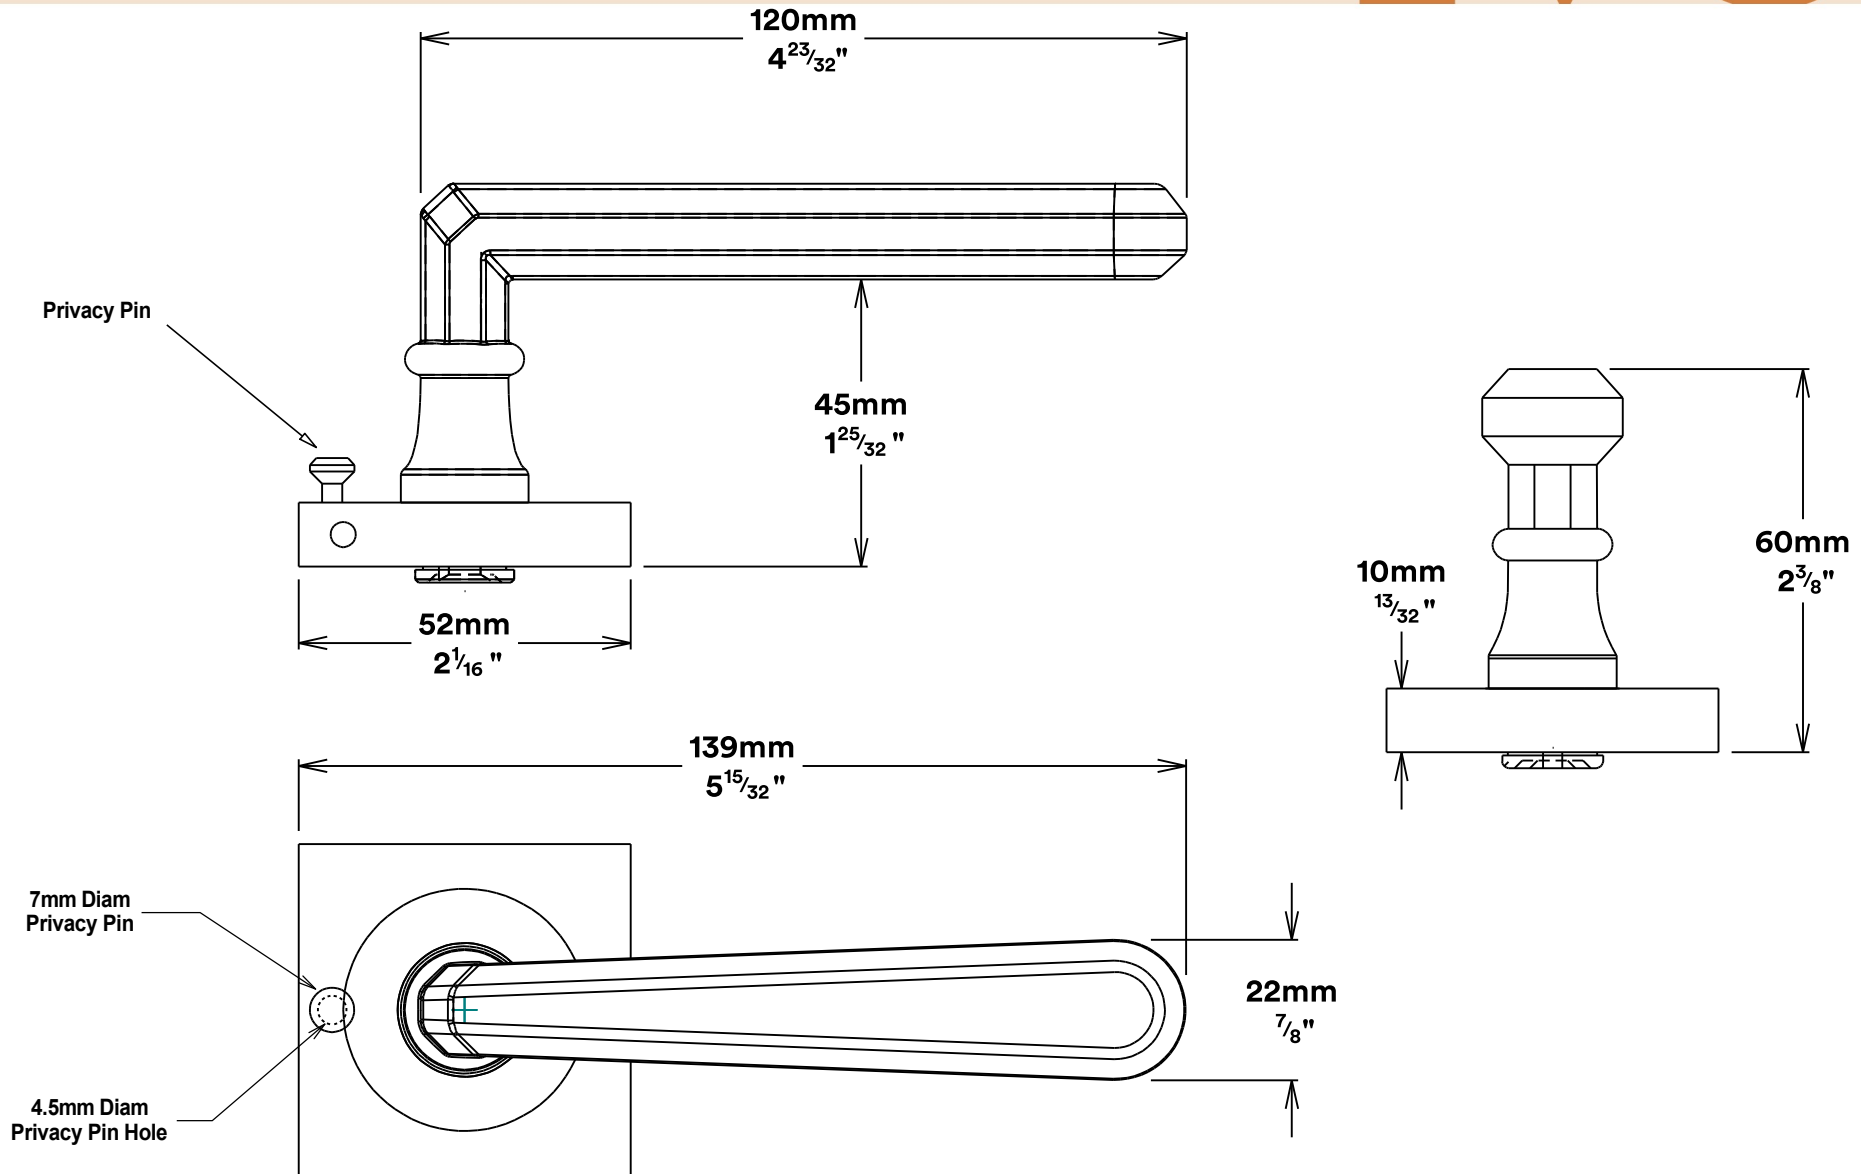

# Door Lever Copenhagen Rose Square Inbuild Privacy

# Tube Latch Privacy & Striker

Dust Box & Striker

Tube Latch

Faceplate