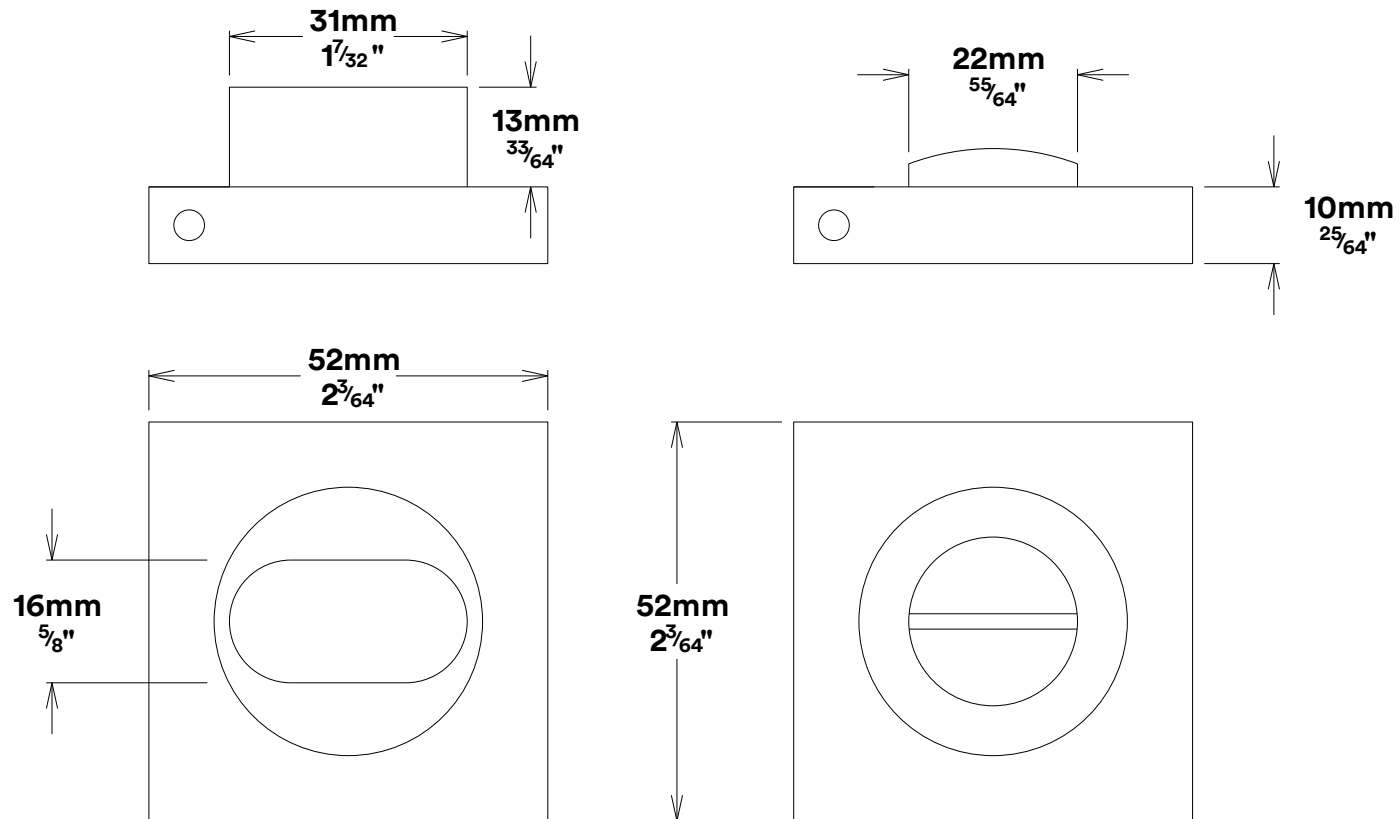

Privacy Turn Oval Rose Square Concealed Fix

iver