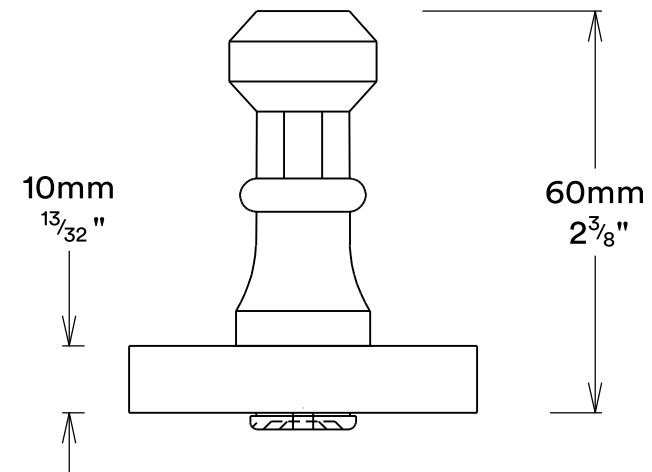

Door Lever Copenhagen Rose Square

iver