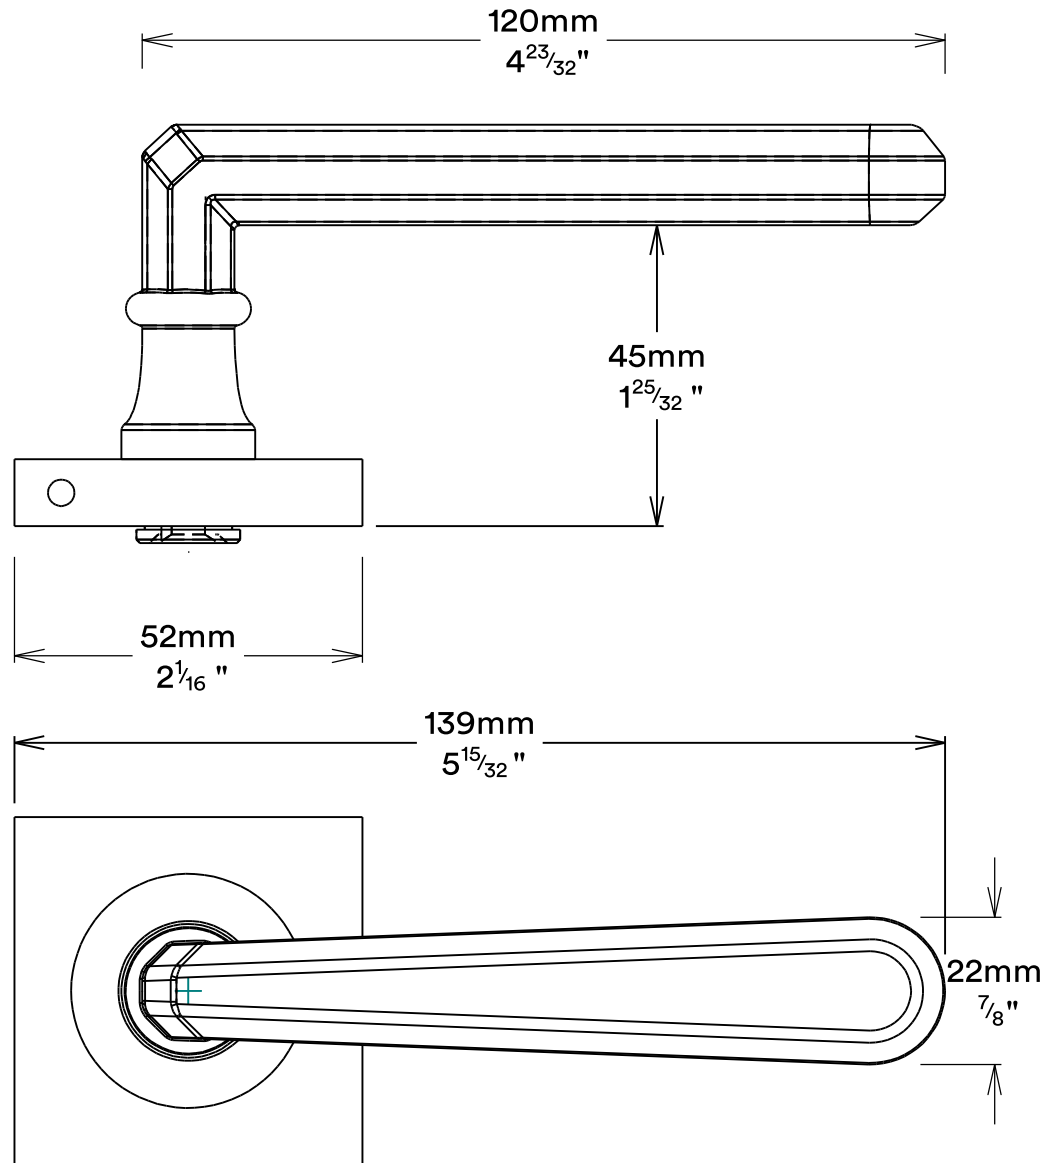

Door Lever Copenhagen Rose Square

iver