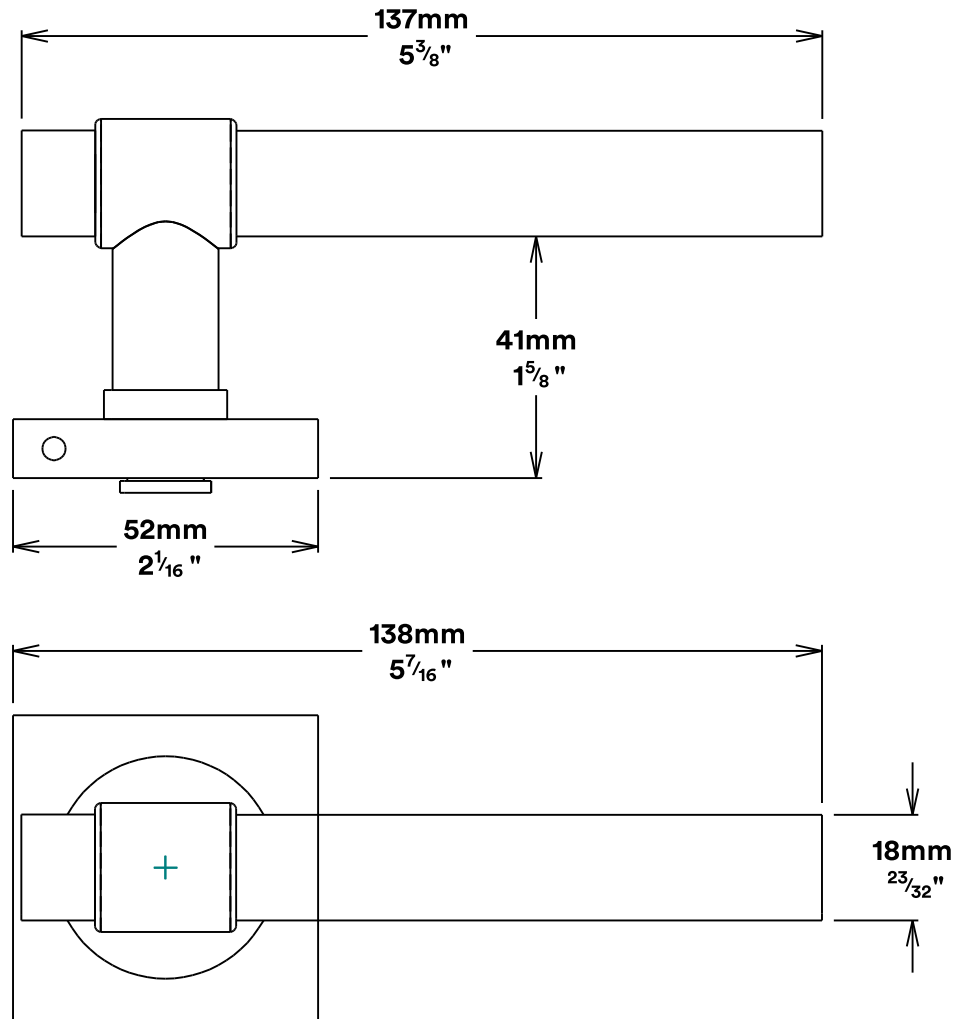

# Tube Latch Split Cam & 'T' Striker

Dust Box & Striker

Tube Latch & Faceplate