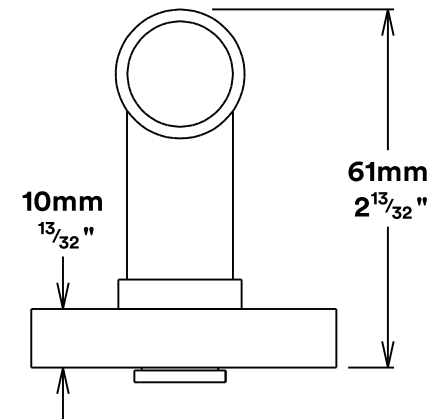

# Tube Latch Split Cam & 'T' Striker

Dust Box & Striker

Tube Latch & Faceplate