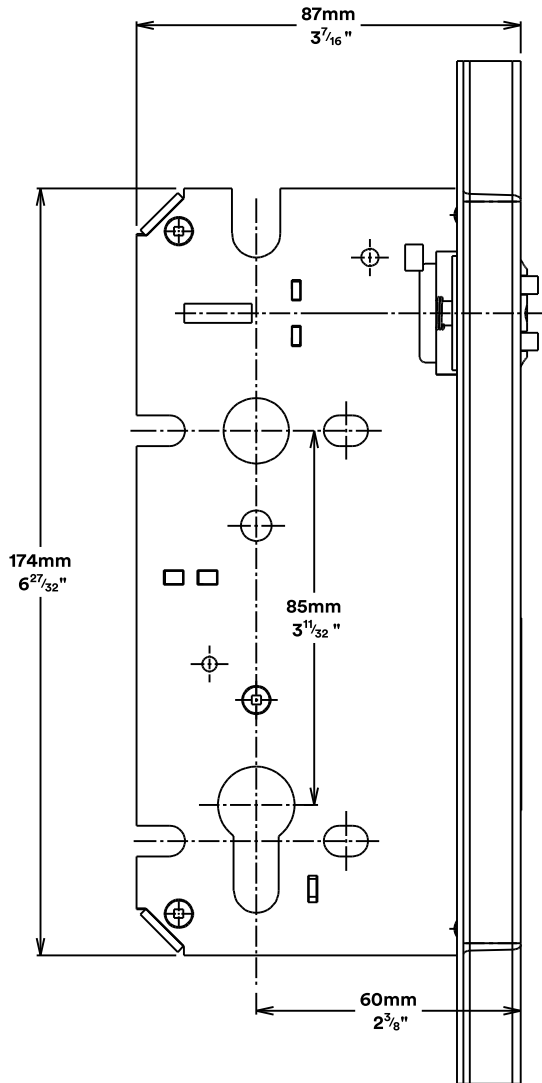

Mortise Lock Eiro Rebated Backset 60mm

Mortise Lock & Rebated Face Plate

Striker

Dust Box