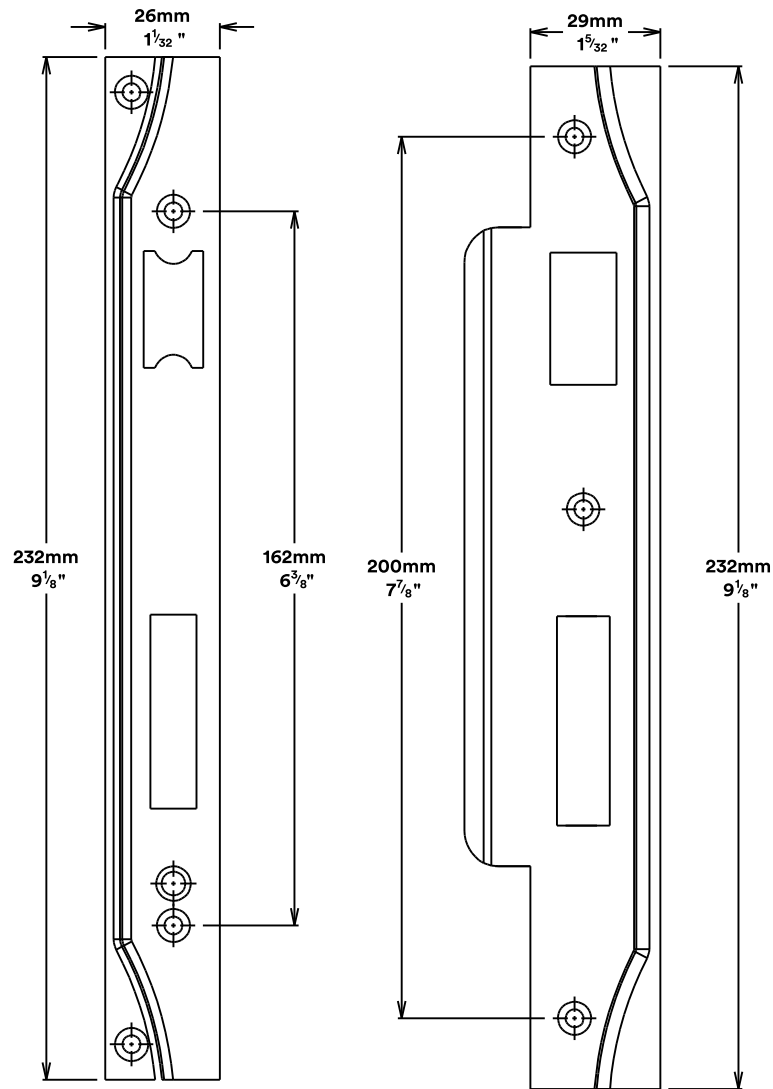

Mortise Lock Eiro Rebated Backset 60mm

Mortise Lock & Rebated Face Plate

Striker

Dust Box