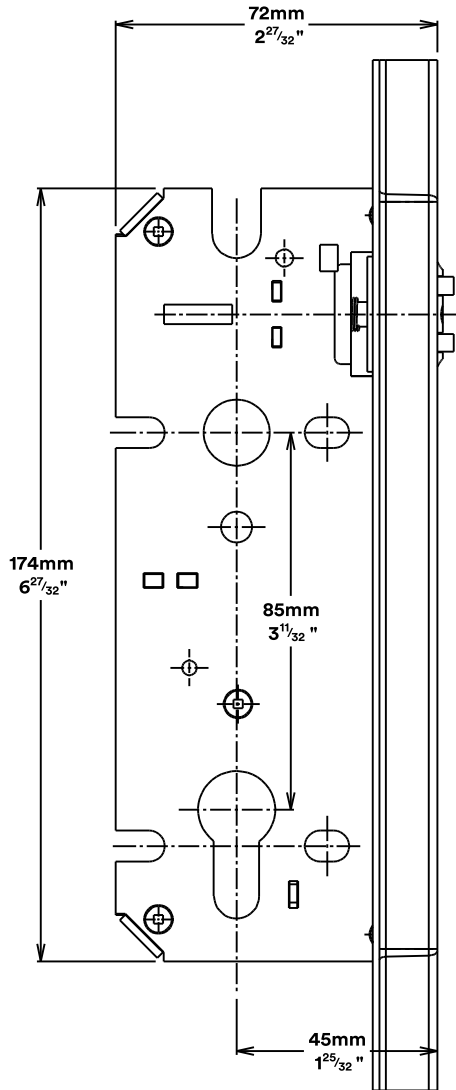

Mortise Lock Euro Rebated Backset 45mm

Mortise Lock & Rebated Face Plate

Striker

Dust Box