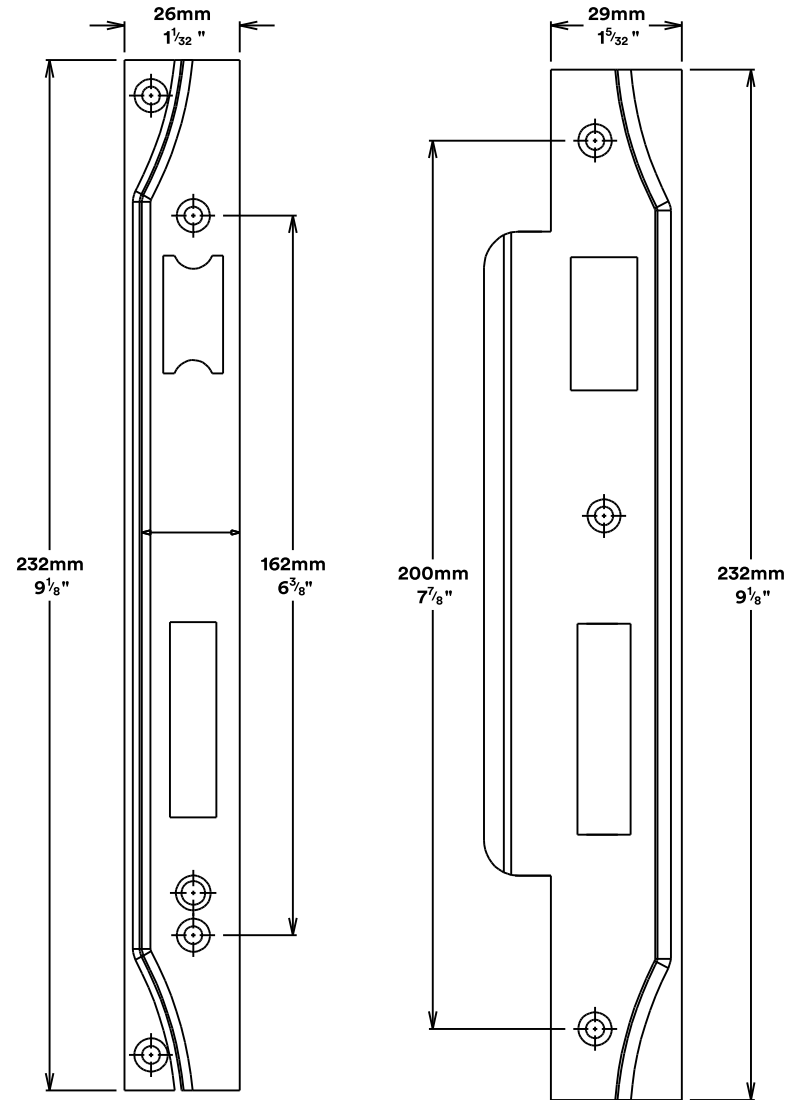

Mortise Lock Euro Rebated Backset 45mm

Mortise Lock & Rebated Face Plate

Striker

Dust Box