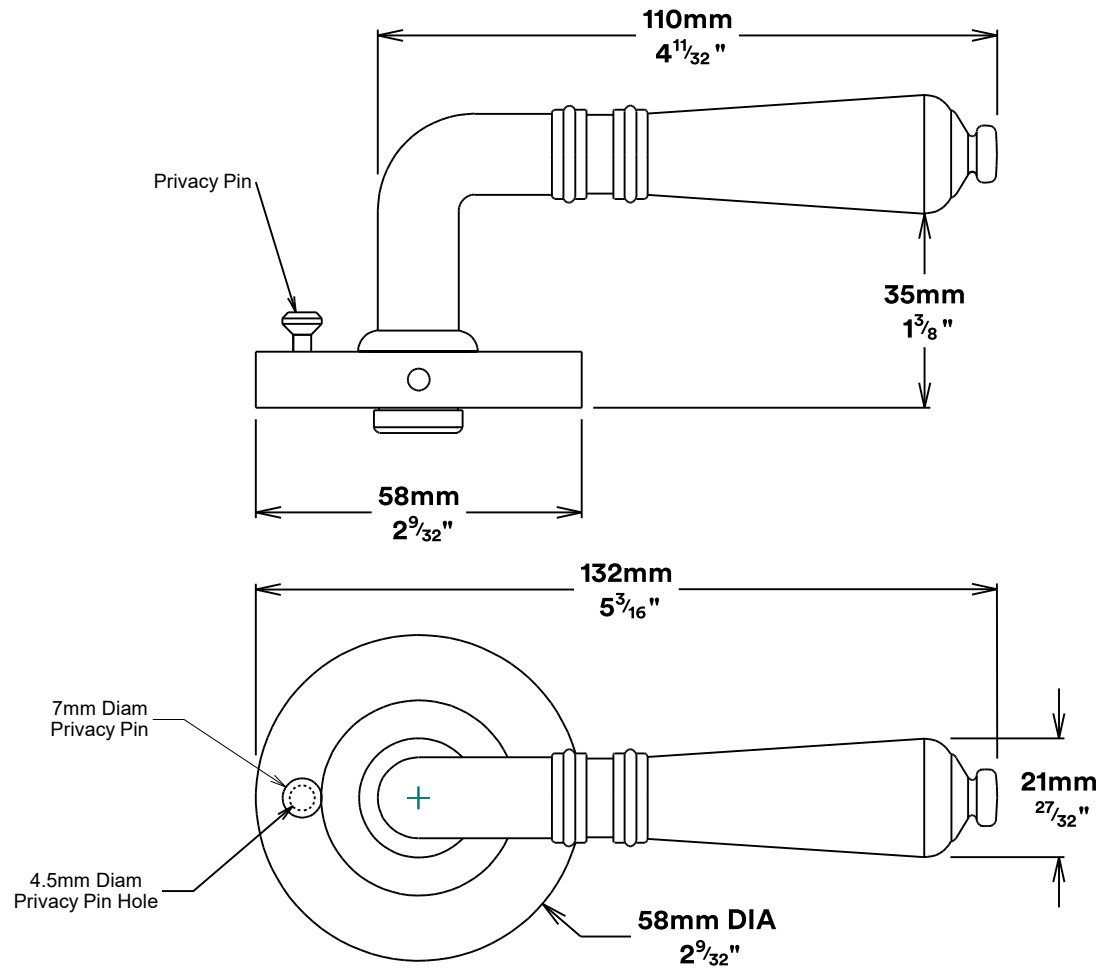

# Door Lever Sarlat Rose Round Inbuilt Privacy

# Tube Latch Privacy & Striker

Dust Box & Striker

Tube Latch

Faceplate