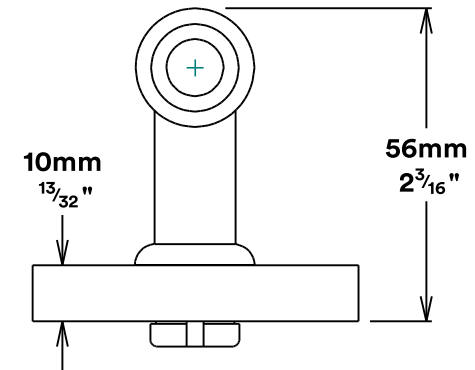

Door Lever Sarlat Rose Round Inbuilt Privacy

iver