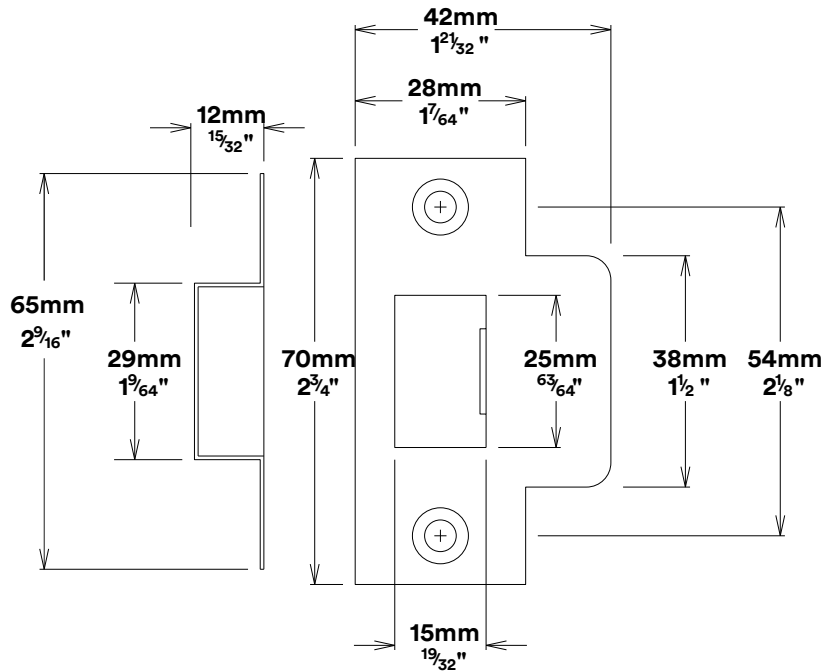

Door Lever Sarlat Rose Round

iver

Privacy Turn Oval Rose Round Concealed Fix

iver

Tube Latch Split Cam & 'T' Striker

Dust Box & Striker

Tube Latch & Faceplate

Privacy Bolt & Striker