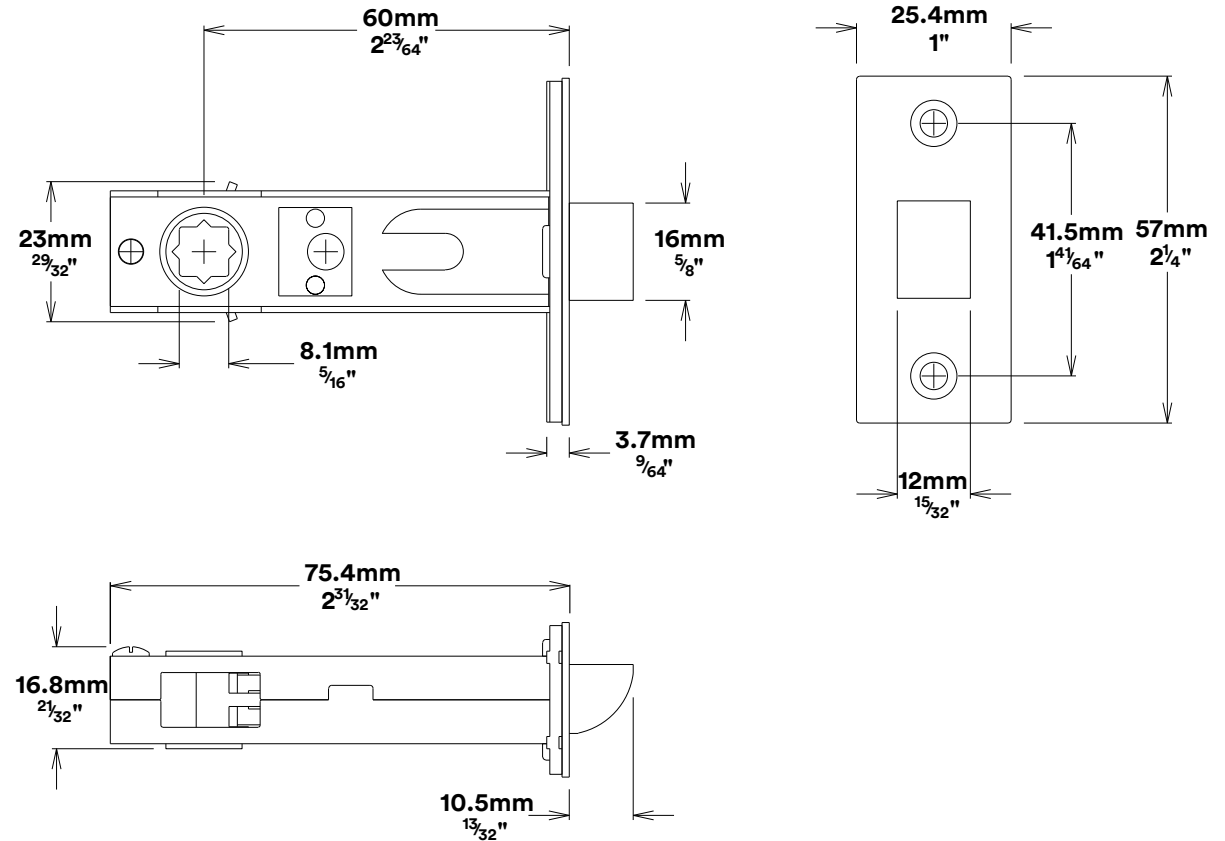

Door Lever Sarlat Rose Round

iver

Privacy Turn Oval Rose Round Concealed Fix

iver

Tube Latch Split Cam & 'T' Striker

Dust Box & Striker

Tube Latch & Faceplate

Privacy Bolt & Striker