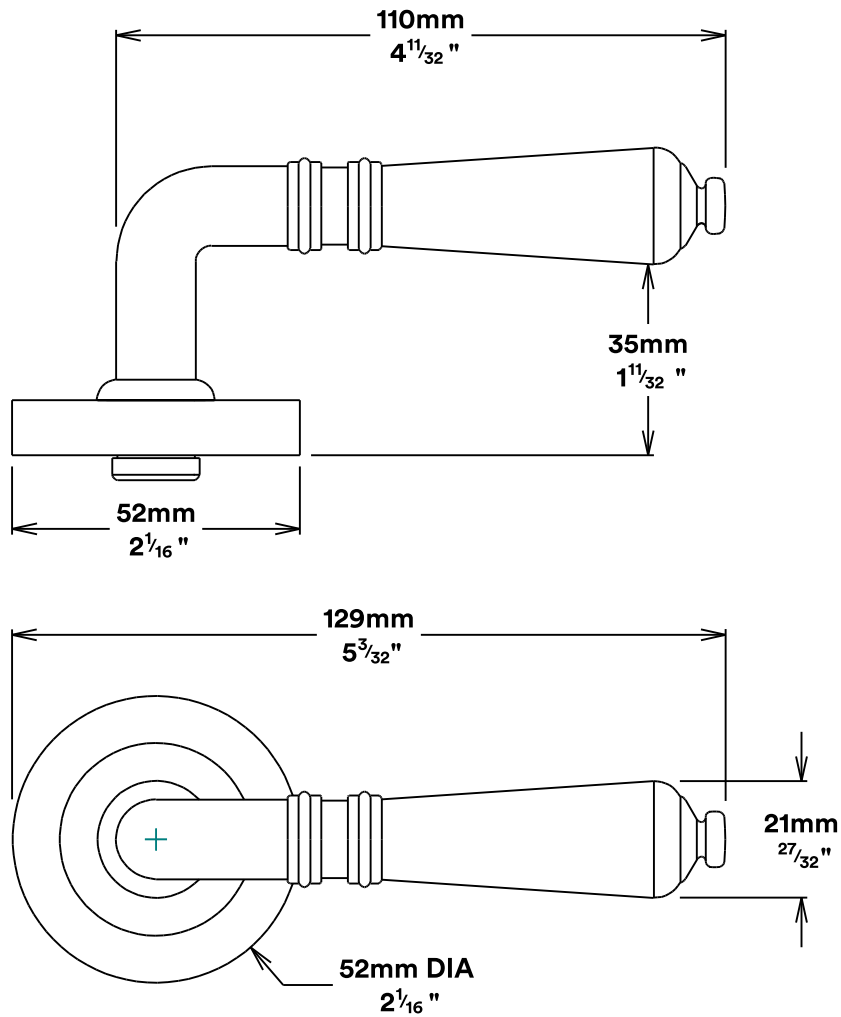

Door Lever Sarlat Rose Round

iver

Privacy Turn Oval Rose Round Concealed Fix

iver

Tube Latch Split Cam & 'T' Striker

Dust Box & Striker

Tube Latch & Faceplate

Privacy Bolt & Striker