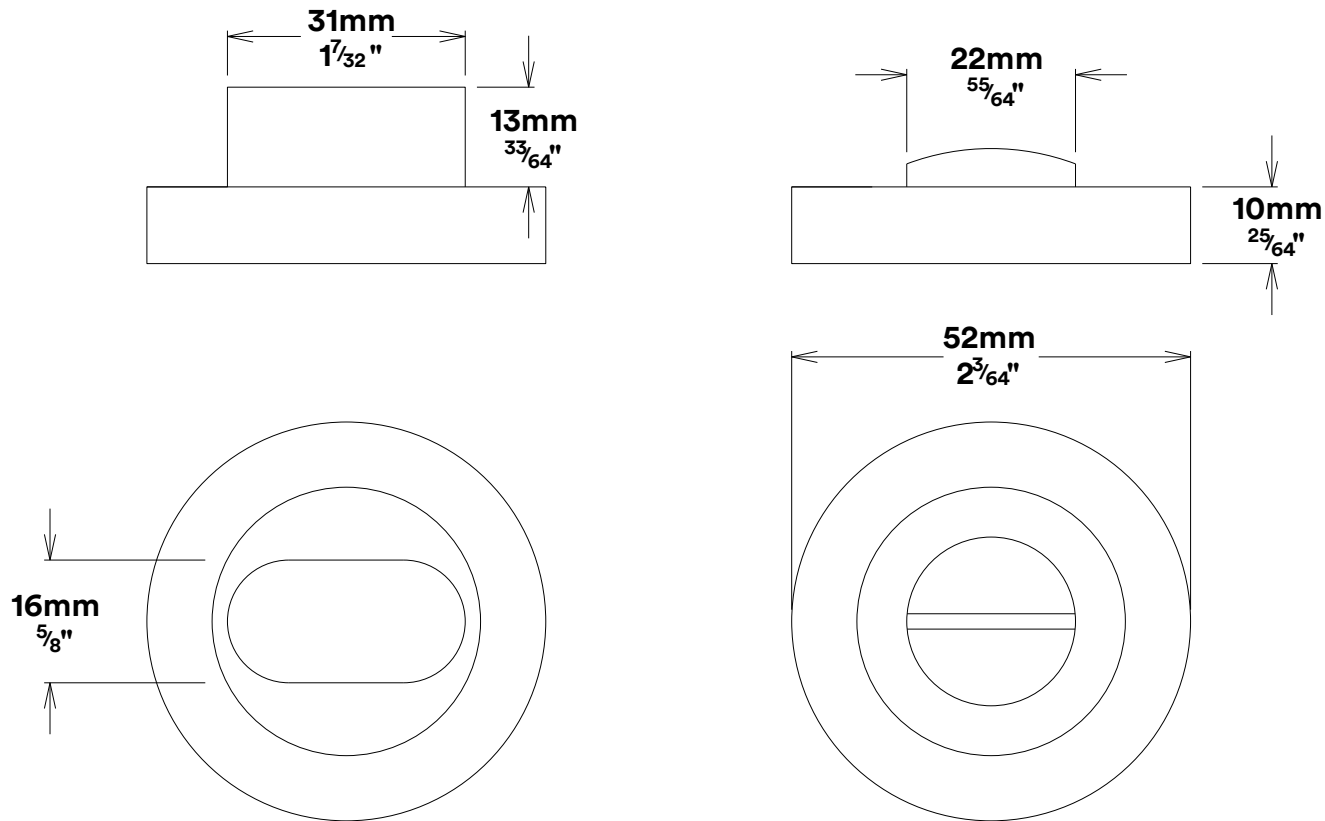

Door Lever Sarlat Rose Round

iver

Privacy Turn Oval Rose Round Concealed Fix

iver

Tube Latch Split Cam & 'T' Striker

Dust Box & Striker

Tube Latch & Faceplate

Privacy Bolt & Striker