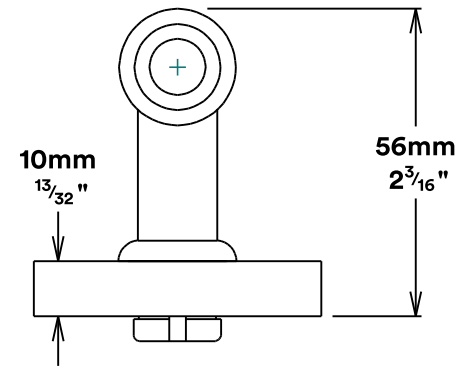

Door Lever Sarlat Rose Round

iver

Privacy Turn Oval Rose Round Concealed Fix

iver

Tube Latch Split Cam & 'T' Striker

Dust Box & Striker

Tube Latch & Faceplate

Privacy Bolt & Striker