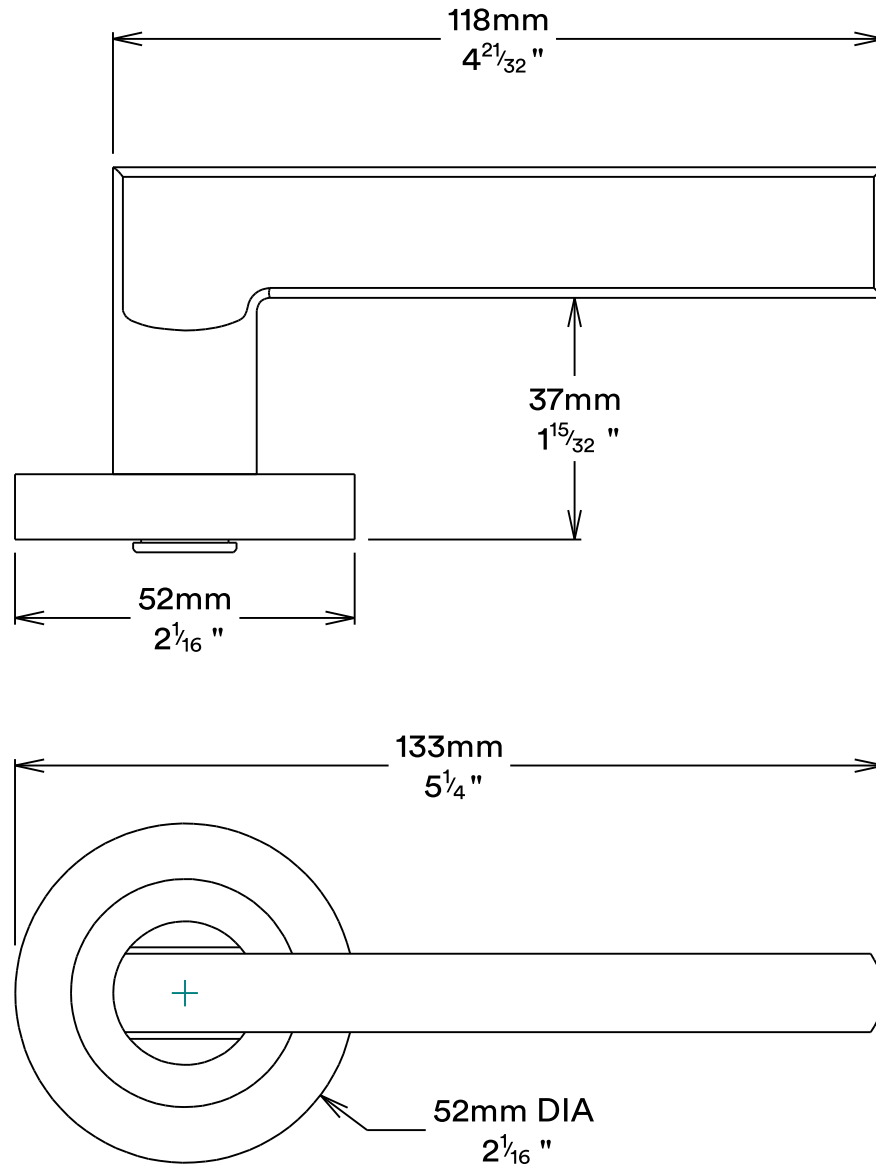

Door Lever Baltimore Rose Round

Tube Latch Split Cam & 'T' Striker

Dust Box & Striker

Tube Latch & Faceplate