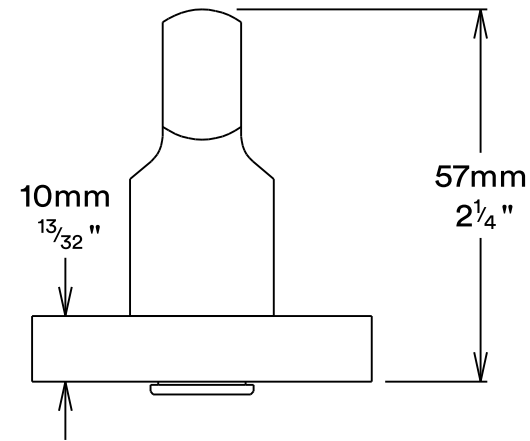

Door Lever Baltimore Rose Round

Tube Latch Split Cam & 'T' Striker

Dust Box & Striker

Tube Latch & Faceplate