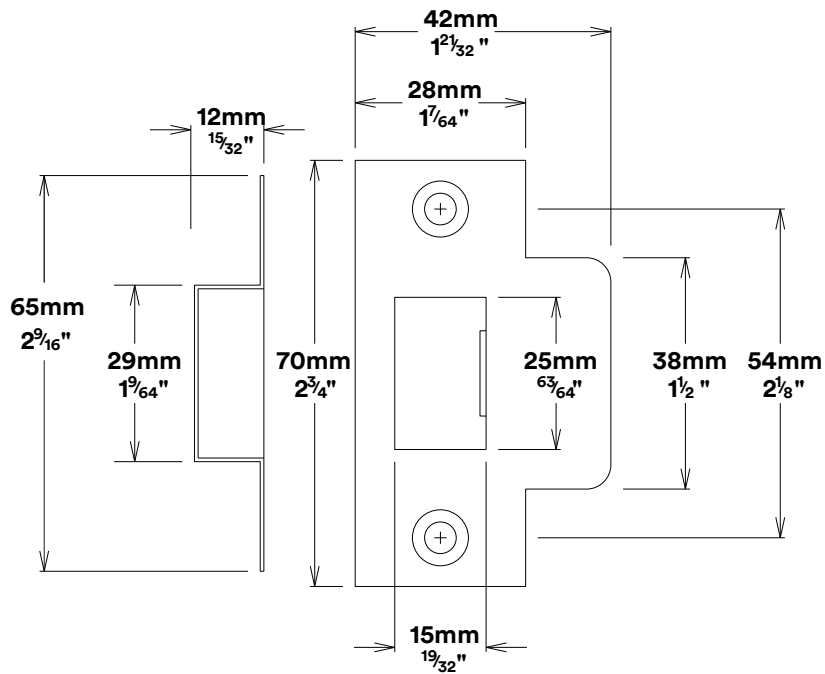

Door Lever Baltimore Rose Round

Tube Latch Split Cam & 'T' Striker

Dust Box & Striker

Tube Latch & Faceplate