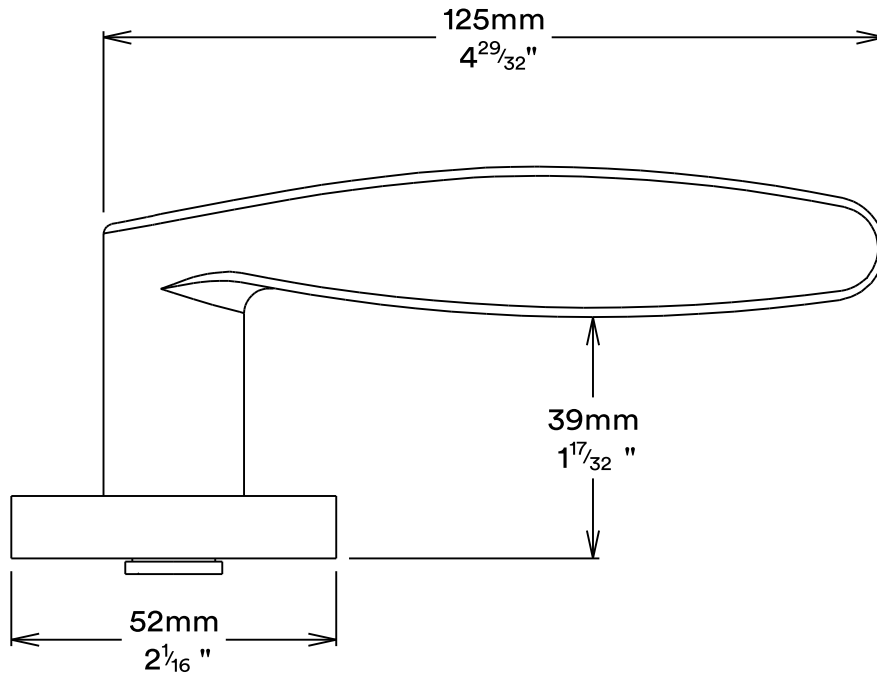

Door Lever Oxford Rose Round

iver

Tube Latch Split Cam & 'T' Striker

Dust Box & Striker

Tube Latch & Faceplate