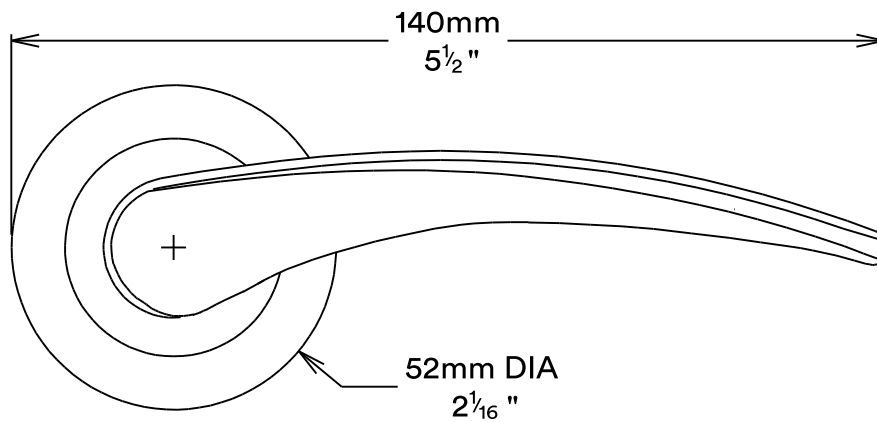

Door Lever Oxford Rose Round

iver

Tube Latch Split Cam & 'T' Striker

Dust Box & Striker

Tube Latch & Faceplate