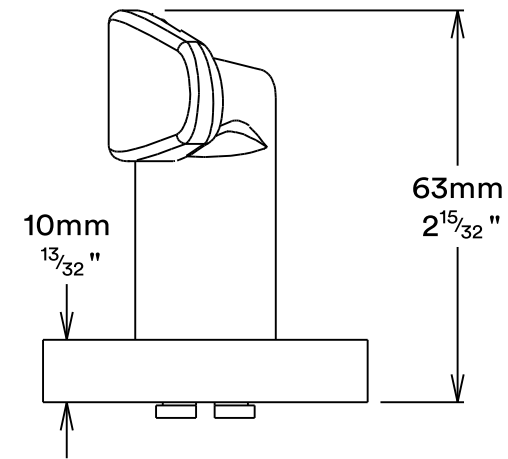

Door Lever Oxford Rose Round

iver

Tube Latch Split Cam & 'T' Striker

Dust Box & Striker

Tube Latch & Faceplate