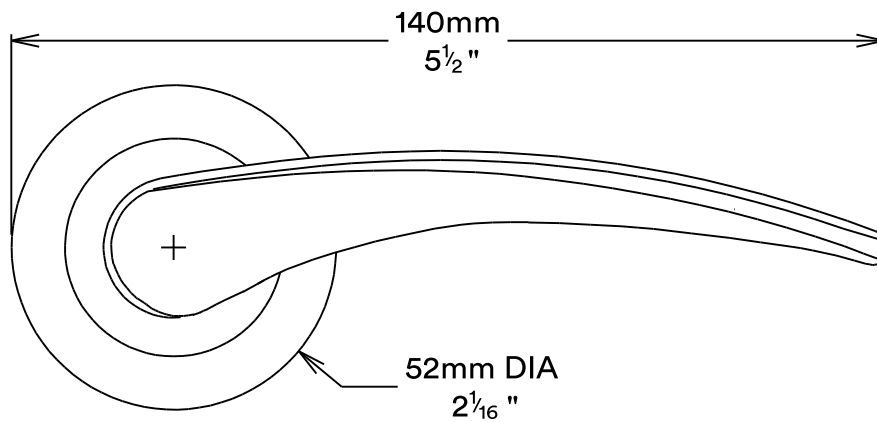

Door Lever Oxford Rose Round

iver

Privacy Turn Oval Rose Round Concealed Fix

iver

Tube Latch Split Cam & 'T' Striker

Dust Box & Striker

Tube Latch & Faceplate

Privacy Bolt & Striker