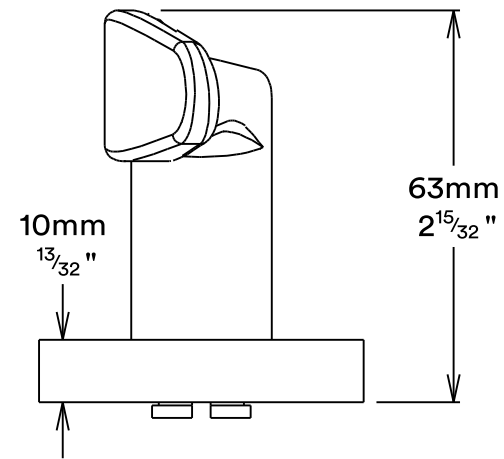

Door Lever Oxford Rose Round

iver

Privacy Turn Oval Rose Round Concealed Fix

iver

Tube Latch Split Cam & 'T' Striker

Dust Box & Striker

Tube Latch & Faceplate

Privacy Bolt & Striker