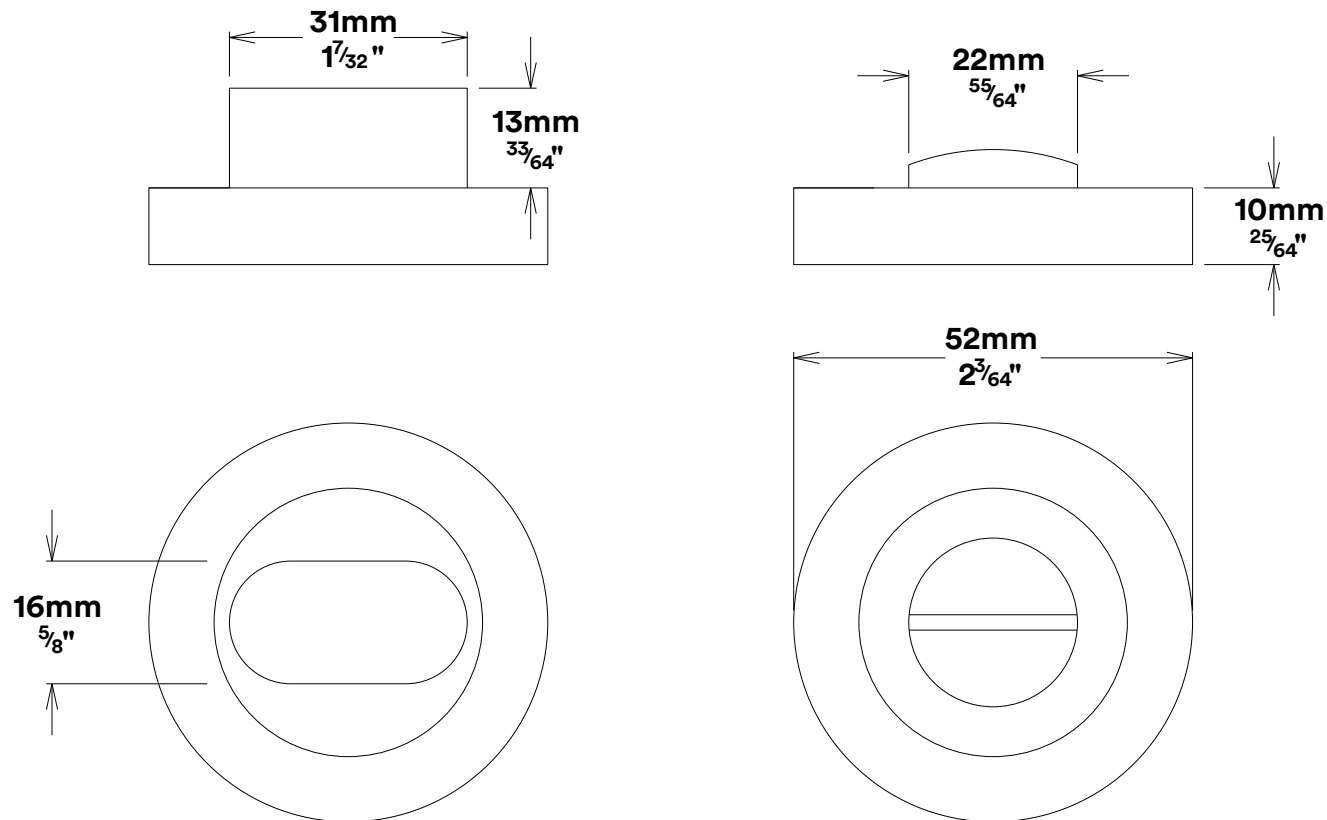

Door Lever Oxford Rose Round

iver

Privacy Turn Oval Rose Round Concealed Fix

iver

Tube Latch Split Cam & 'T' Striker

Dust Box & Striker

Tube Latch & Faceplate

Privacy Bolt & Striker