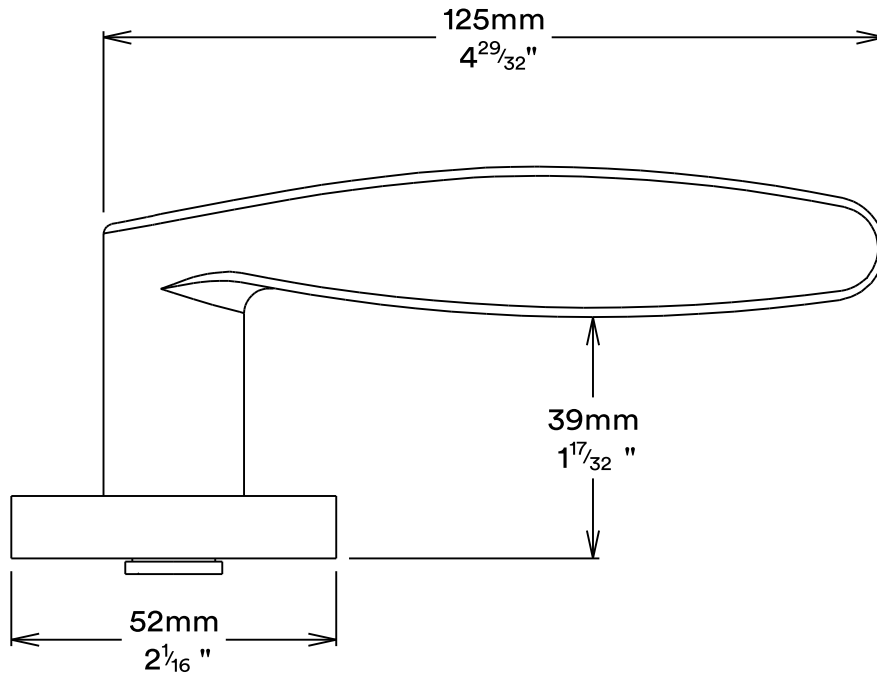

Door Lever Oxford Rose Round

iver

Privacy Turn Oval Rose Round Concealed Fix

iver

Tube Latch Split Cam & 'T' Striker

Dust Box & Striker

Tube Latch & Faceplate

Privacy Bolt & Striker