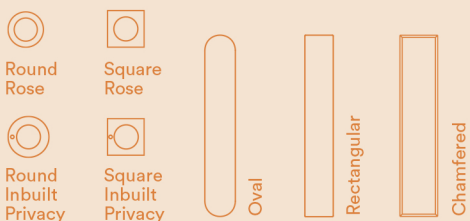

Available Backplates: