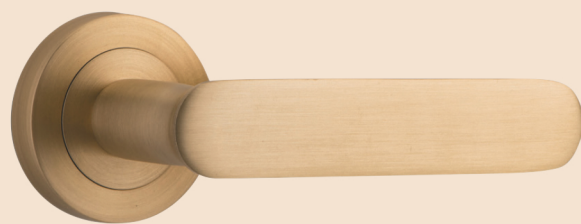

Style and function were carefully considered in the design of the Bronte lever. Contemporary in form, the Bronte features defined edges and a distinct oval shape, gently rounded back to ensure the lever is soft and inviting to the touch.

All Bronte levers have been successfully fire rated to 2 hours to meet the requirements of the Australian Standard (AS1530.4:2014).

The Como lever can be purchased as a passage, privacy or entrance kit, which includes all components required for your door to function.

For more details contact a member of our sales team.