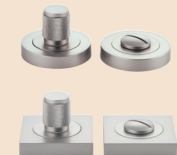

Every home has a signature, and with Iver's whole-of-home offering, discover the perfect expression of your style and apply this seamlessly throughout your home.

Brunswick Collection

The Brunswick collection incorporates elements of Bauhaus design, introducing a unique tactile experience that distinguishes it from other ranges.

Featuring diamond-cut cross knurling across the collection, this highly sought-after detail is perfect for contemporary interiors.

Crafted to suit various finishes, the knurled pattern is stunningly showcased in PVD Brushed Gold, while Matt Black delivers a modern look. As textured surfaces remain popular in-home decor, the Brunswick collection offers a great option for those seeking a distinctive accent.

The Brunswick collection features matching door levers, pull handles, cabinet pulls, a cupboard knob and privacy turn. This range is also available as an Iver kit in Passage, Privacy and Entrance.

Brunswick Lever

Brunswick Cabinet Pulls

Available in 4 sizes with optional backplates.

Brunswick Pull Handle

450mm / 600mm

Brunswick Cupboard Knob

Brunswick Privacy Turn

Round and Square

Available Backplates:

Available Finishes:

@iver_life
#createdforlife