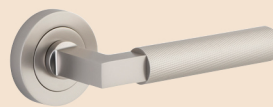

Brunswick Lever

Brunswick Cabinet Pulls

Available in 4 sizes with optional backplates.