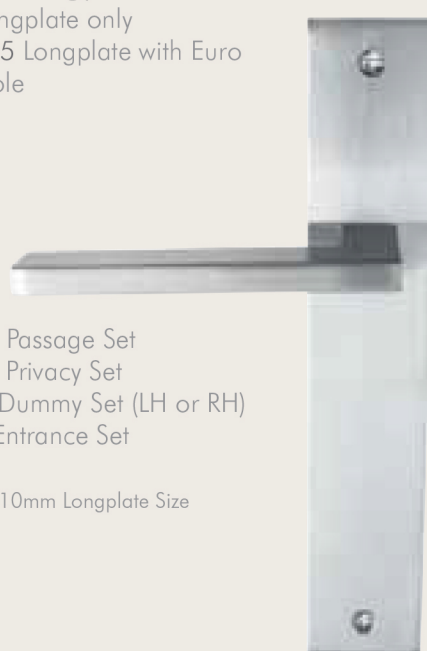

### Prisma Longplate

- 8135 Longplate only
- 8135 E85 Longplate with Euro 85 keyhole

- 8135 PA Passage Set
- 8135 PR Privacy Set
- 8135 D Dummy Set (LH or RH)
- 8135 E Entrance Set

240 x 45 x 10mm Longplate Size

### Matrix

- 8129 Leverset only
- 8128 Passage Set
- 8129PR Privacy Set
- 8130 Dummy Set (LH or RH)
- 8128E Entrance Set

### Matrix Longplate

- 8131 Longplate only
- 8131 E85 Longplate with Euro 85 keyhole

- 8131 PA Passage Set
- 8131 PR Privacy Set
- 8131 D Dummy Set (LH or RH)
- 8131 E Entrance Set

240 x 45 x 10mm Longplate Size