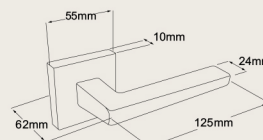

- » **Rose Passage Set** - includes Leverset & 1131 Latch.
- » **Rose Privacy Set** - includes Leverset, 1131 latch & 7032 Privacy Set
- » **Rose Dummy Lever** - includes single Lever, 1152 Dummy Mount & 7056 Blank Escutcheon
- » **Rose Entrance Set** - includes Leverset, escutcheon, 1143 Mortice Lock & cylinder of choice
- » **Longplate Passage Set** - includes Longplate & 1131 Latch
- » **Longplate Privacy Set** - includes Longplate, 1110 Bathroom Lock & 8055 Privacy Turn
- » **Longplate Dummy Lever** - includes single Longplate & 1137 Dummy Mount
- » **Longplate Entrance Set** - includes Longplate, 1143 Mortice Lock & cylinder of choice

Door Furniture > Astron

ASTRON

FEATURES:

- » Lifetime Warranty – your assurance of quality
- » Available in Brushed Nickel & Satin Chrome finishes with others made to order
- » Modern European styling with superb ergonomic designs for user comfort
- » Through door bolts and grub screws for an extremely secure fix

Prisma

- 8133 Leverset only
- 8132 Passage Set
- 8133 PR Privacy Set
- 8134 Dummy Set (LH or RH)
- 8133 E Entrance Set

Prisma Longplate

- 8135 Longplate only
- 8135 E85 Longplate with Euro 85 keyhole

- 8135 PA Passage Set
- 8135 PR Privacy Set
- 8135 D Dummy Set (LH or RH)
- 8135 E Entrance Set

240 x 45 x 10mm Longplate Size

Finishes: BN, SC, PC, OF

Matrix

- 8129 Leverset only
- 8128 Passage Set
- 8129PR Privacy Set
- 8130 Dummy Set (LH or RH)
- 8128E Entrance Set

Matrix Longplate

- 8131 Longplate only
- 8131 E85 Longplate with Euro 85 keyhole

- 8131 PA Passage Set
- 8131 PR Privacy Set
- 8131 D Dummy Set (LH or RH)
- 8131 E Entrance Set

240 x 45 x 10mm Longplate Size

Finishes: BN, SC, PC, OF

See page 52 for Longplate Options