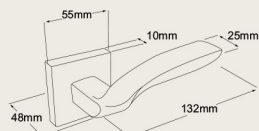

### Prisma Longplate

- 8135 Longplate only
- 8135 E85 Longplate with Euro 85 keyhole

- 8135 PA Passage Set
- 8135 PR Privacy Set
- 8135 D Dummy Set (LH or RH)
- 8135 E Entrance Set

240 x 45 x 10mm Longplate Size