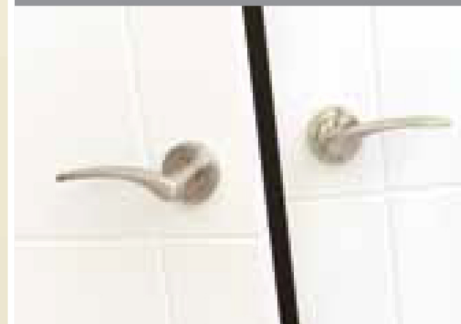

- 41 Prisma, Matrix
- 42 Quattro, Quantum
- 43 Sterling, Square Acc.
- 44 Avante, Streamline
- 45 Titan, Vector
- 47 Qube, Juno
- 49 Apollo, Spectra
- 51 Luna, Nova
- 52 Astron Acc.

Handing for Single/Dummy Handles

Left Hand

Right Hand