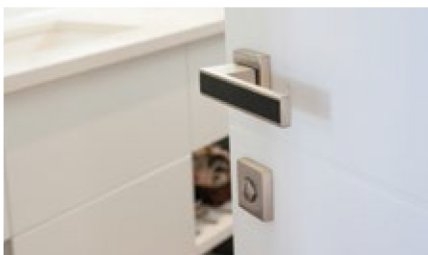

ENTRANCE SET

Includes leverset, mortice lock, matching escutcheons and cylinder of your choice

ZURICH

9346	Passage Set
9347	Privacy Set
9345.D	Dummy Set (Handed)
9345.E	Entrance Set

VIENNA

9351	Passage Set
9352	Privacy Set
9350.D	Dummy Set (Handed)
9350.E	Entrance Set

CAMBRIDGE

9341	Passage Set
9342	Privacy Set
9340.D	Dummy Set (Handed)
9340.E	Entrance Set

POLO-NERO

Finishes: BN and Black wooden insert

8160	Lever Set
8180	Passage Set
8180.PR	Privacy Set
8179.D	Dummy Lever
8160.E	Entrance Set

SOLID BRASS PUSH/PULL PLATES

9365 / 9366

- Backplate: 460x75mm
- Handle Length: 335mm
- Finishes: SB, BN

ALASKA

- 316 Marine Grade Stainless Steel construction

11211	Passage Set
11212	Privacy Set
11213	Dummy Set
11210.E	Entrance Set