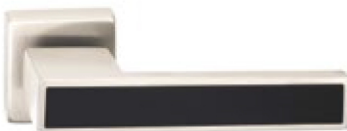

ENTRANCE SET

Includes leverset, mortice lock, matching escutcheons and cylinder of your choice

ZURICH

9346	Passage Set
9347	Privacy Set
9345.D	Dummy Set (Handed)
9345.E	Entrance Set

VIENNA

9351	Passage Set
9352	Privacy Set
9350.D	Dummy Set (Handed)
9350.E	Entrance Set

CAMBRIDGE

9341	Passage Set
9342	Privacy Set
9340.D	Dummy Set (Handed)
9340.E	Entrance Set

POLO-NERO

Finishes: BN and Black wooden insert

8160	Lever Set
8180	Passage Set
8180.PR	Privacy Set
8179.D	Dummy Lever
8160.E	Entrance Set

SOLID BRASS PUSH/PULL PLATES

9365 / 9366

- Backplate: 460x75mm
- Handle Length: 335mm
- Finishes: SB, BN

ALASKA

- 316 Marine Grade Stainless Steel construction

11211	Passage Set
11212	Privacy Set
11213	Dummy Set
11210.E	Entrance Set